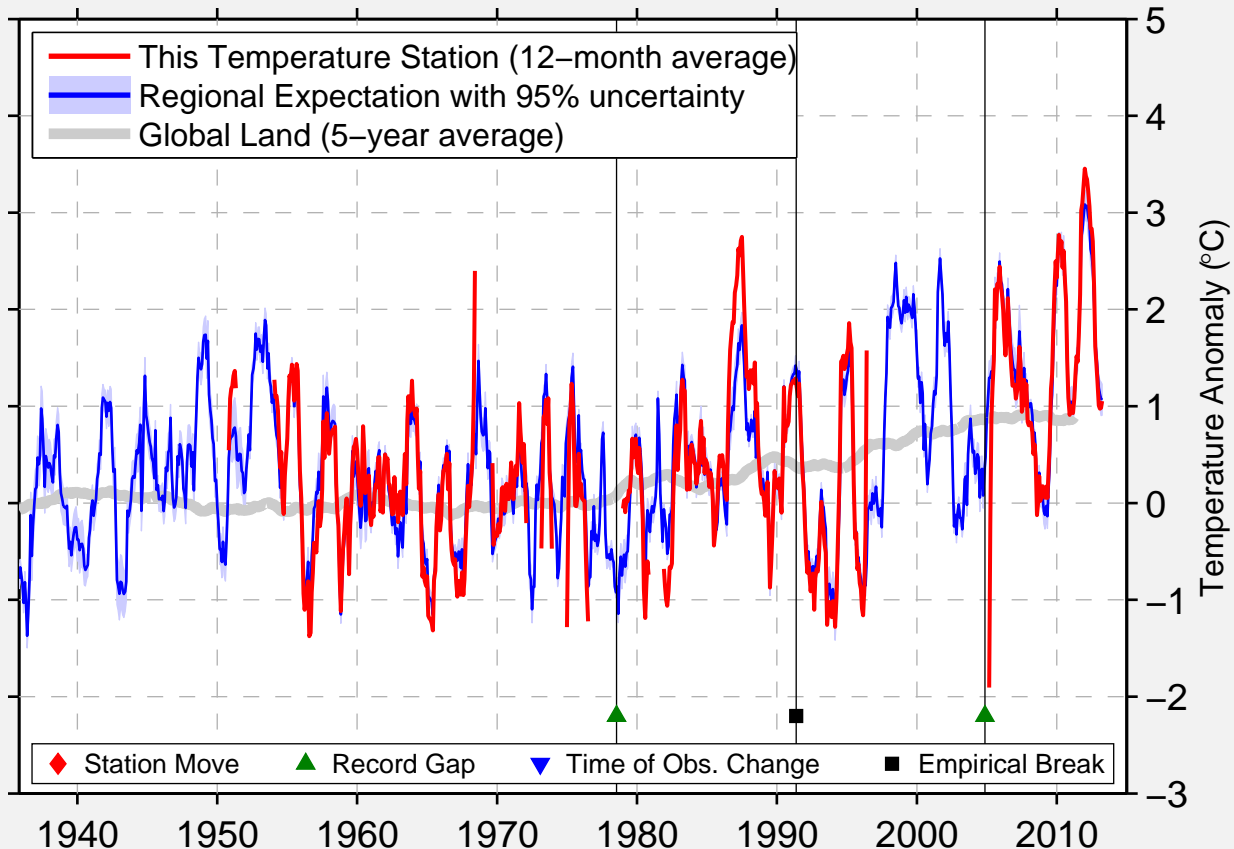

# KIRKLAND LAKE CS, ONT

48.150 N, 80.000 W (Canada)

Data Quality Controlled and Aligned at Breakpoints

Berkeley Earth