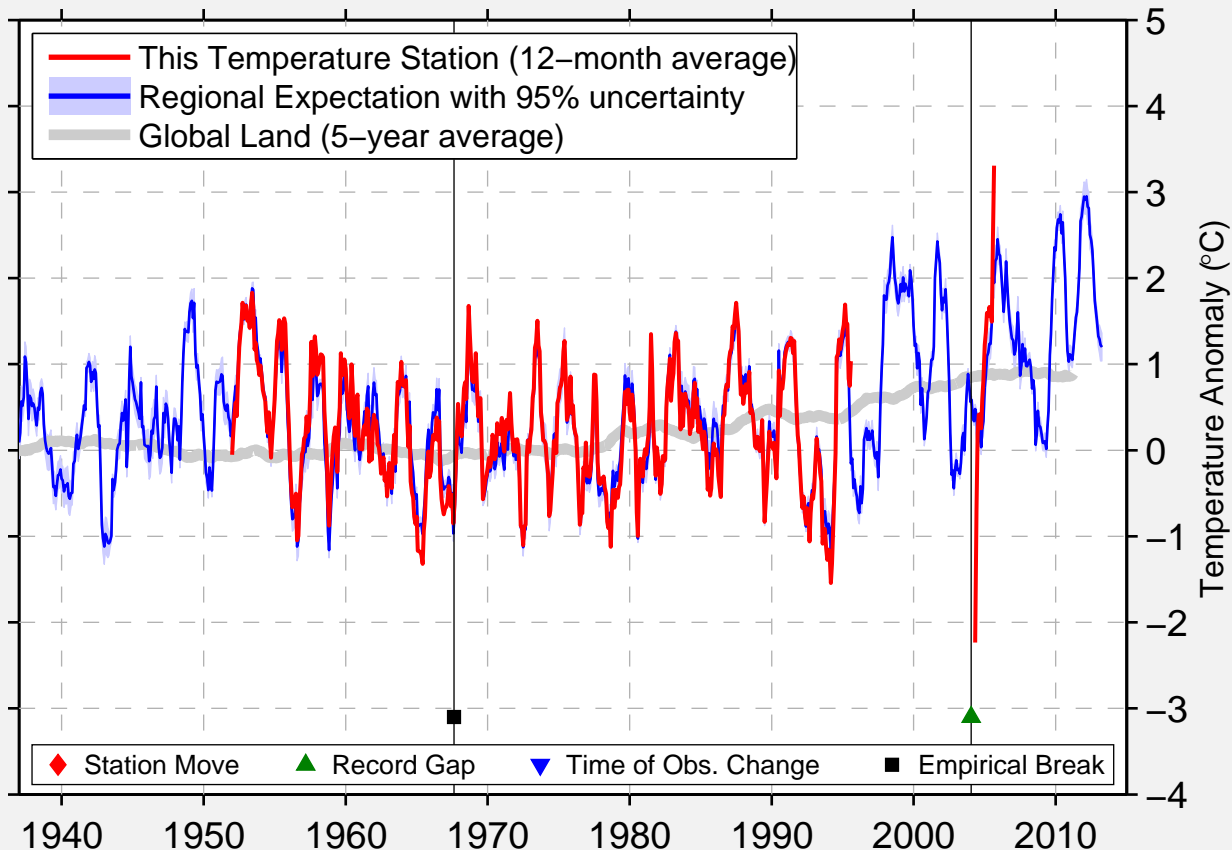

VAL D'OR, QUE.

48.062 N, 77.780 W (Canada)

Data Quality Controlled and Aligned at Breakpoints

Berkeley Earth