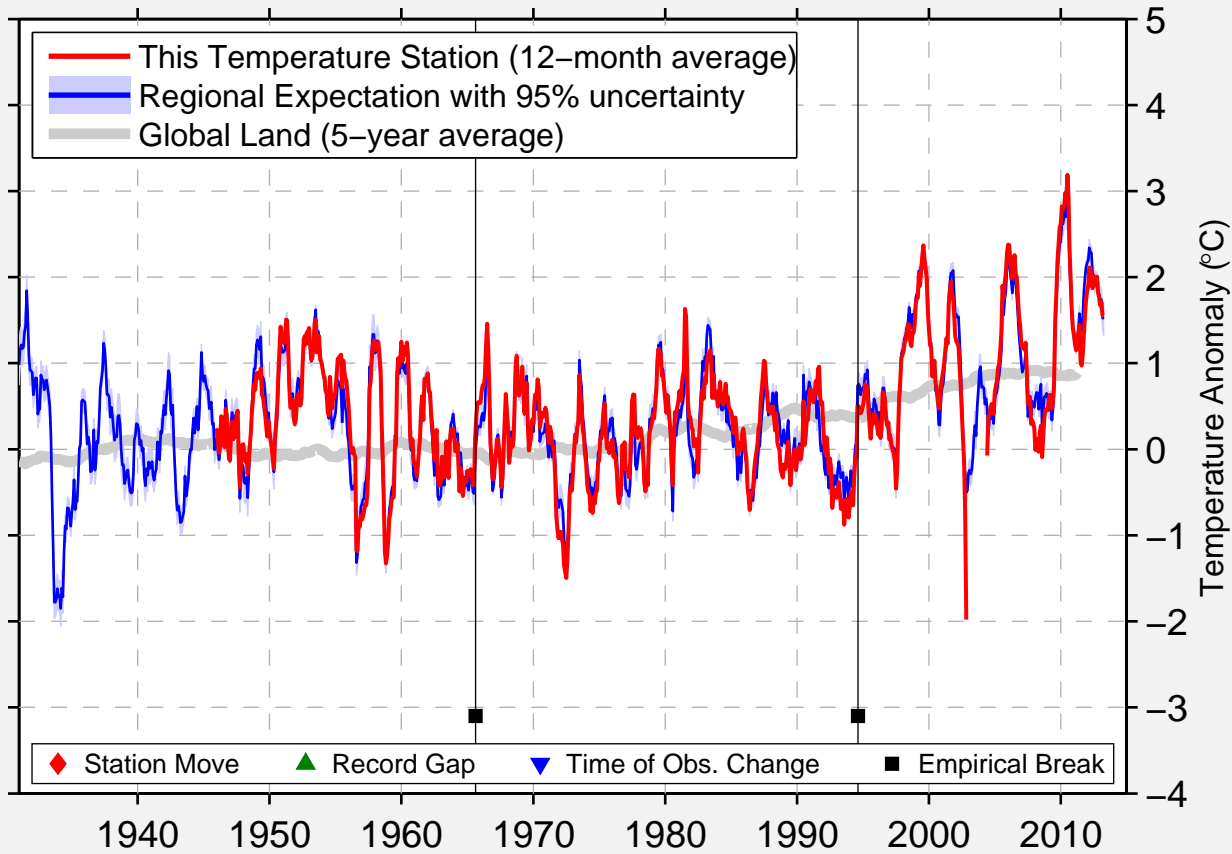

CHARLO AUTO, NB

47.988 N, 66.338 W (Canada)

Data Quality Controlled and Aligned at Breakpoints

Berkeley Earth