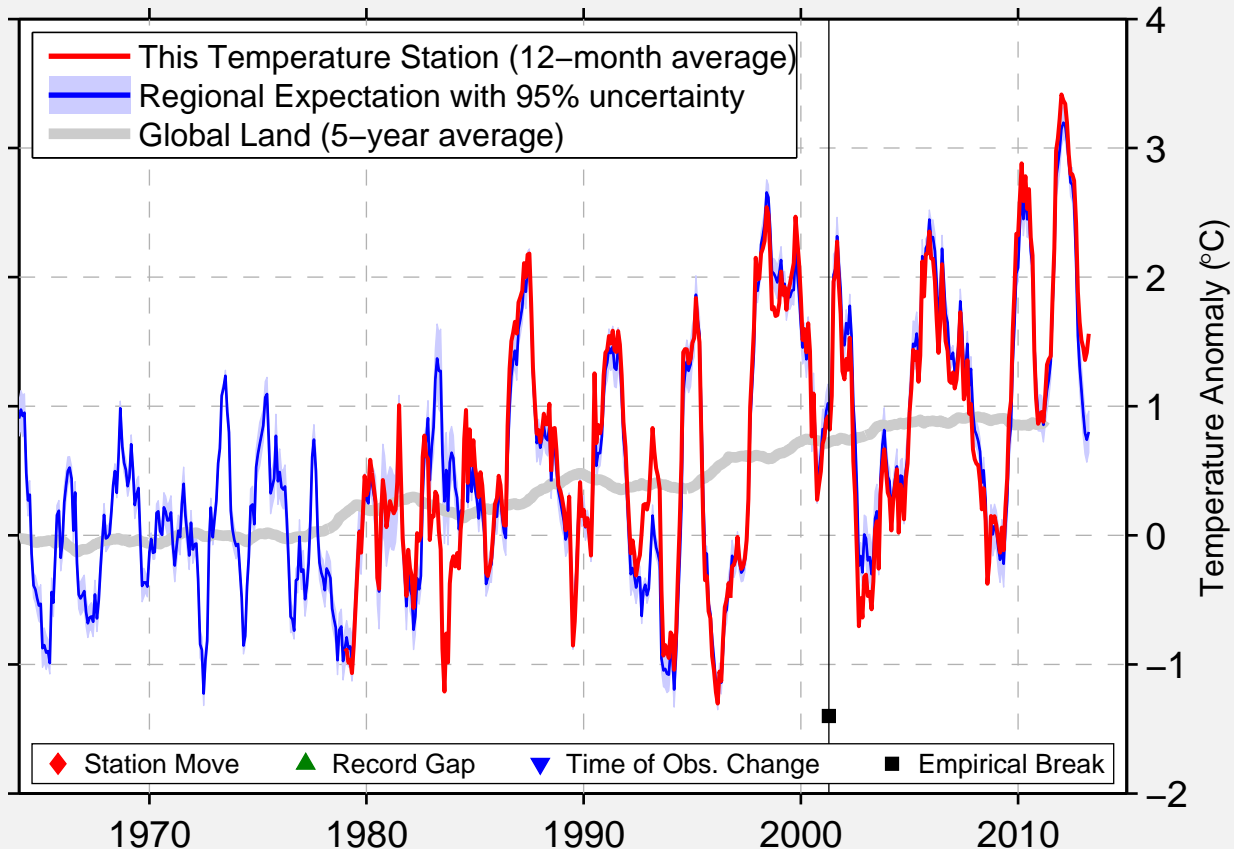

CHAPLEAU A, ONT

47.818 N, 83.349 W (Canada)

◆ Station Move ▲ Record Gap ▼ Time of Obs. Change ■ Empirical Break

Data Quality Controlled and Aligned at Breakpoints

Berkeley Earth