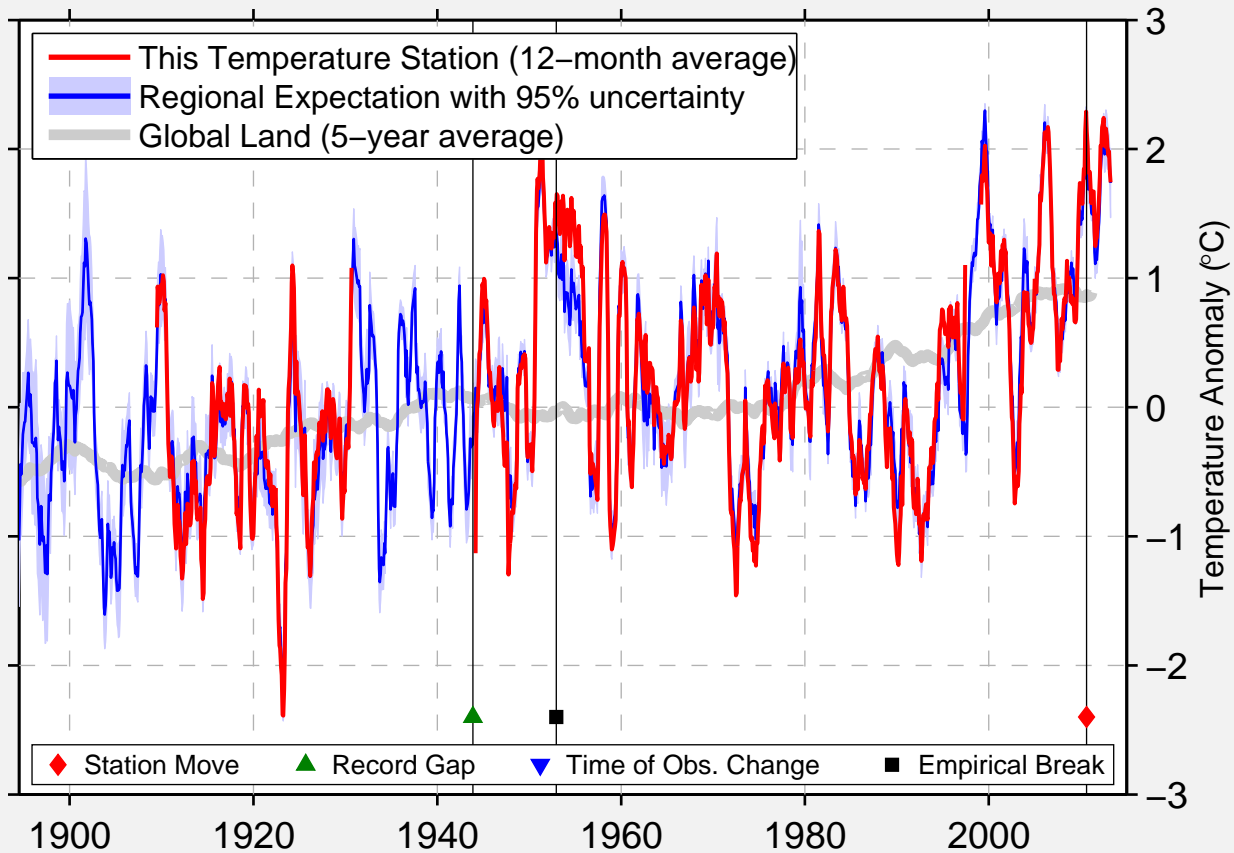

PORT-AUX-BASQUES, NFLD.

47.570 N, 59.159 W (Canada)

Data Quality Controlled and Aligned at Breakpoints

Berkeley Earth