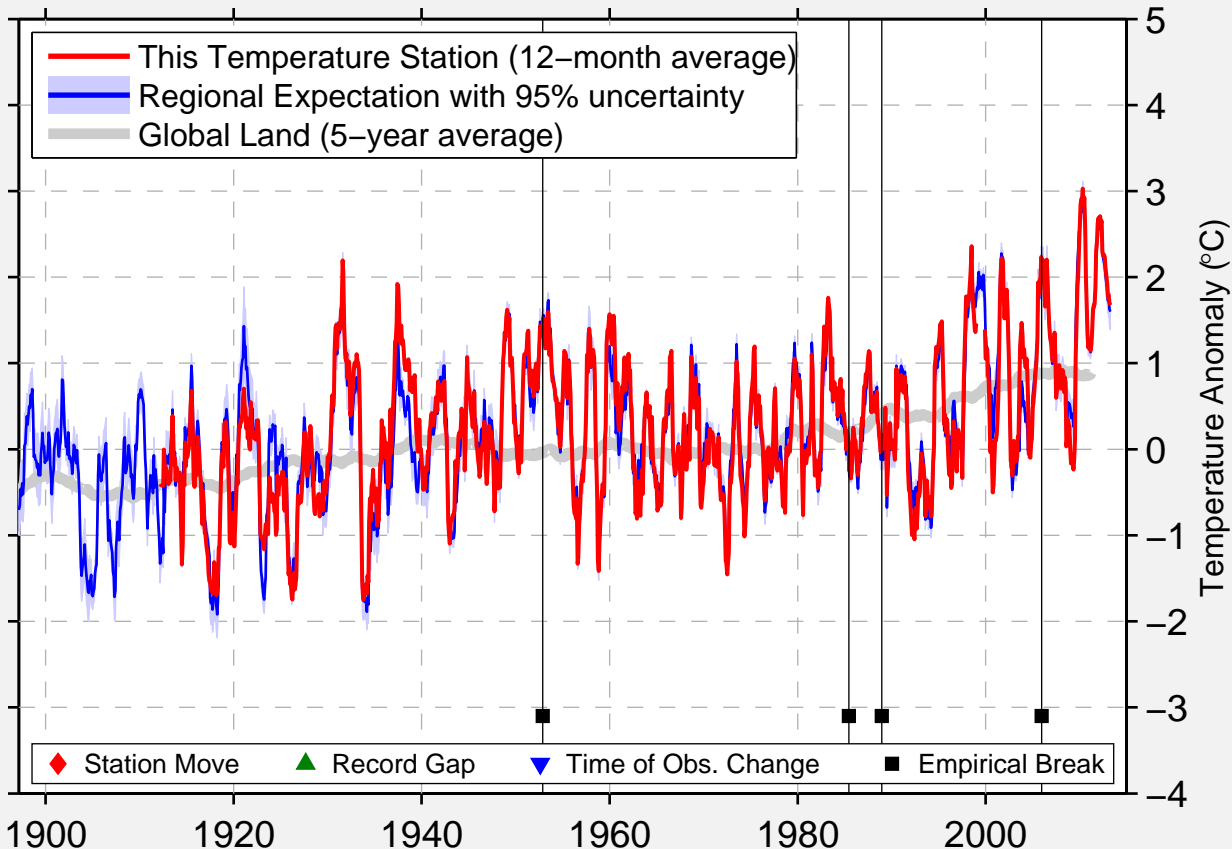

LA TUQUE, QUE

47.414 N, 72.794 W (Canada)

Data Quality Controlled and Aligned at Breakpoints

Berkeley Earth