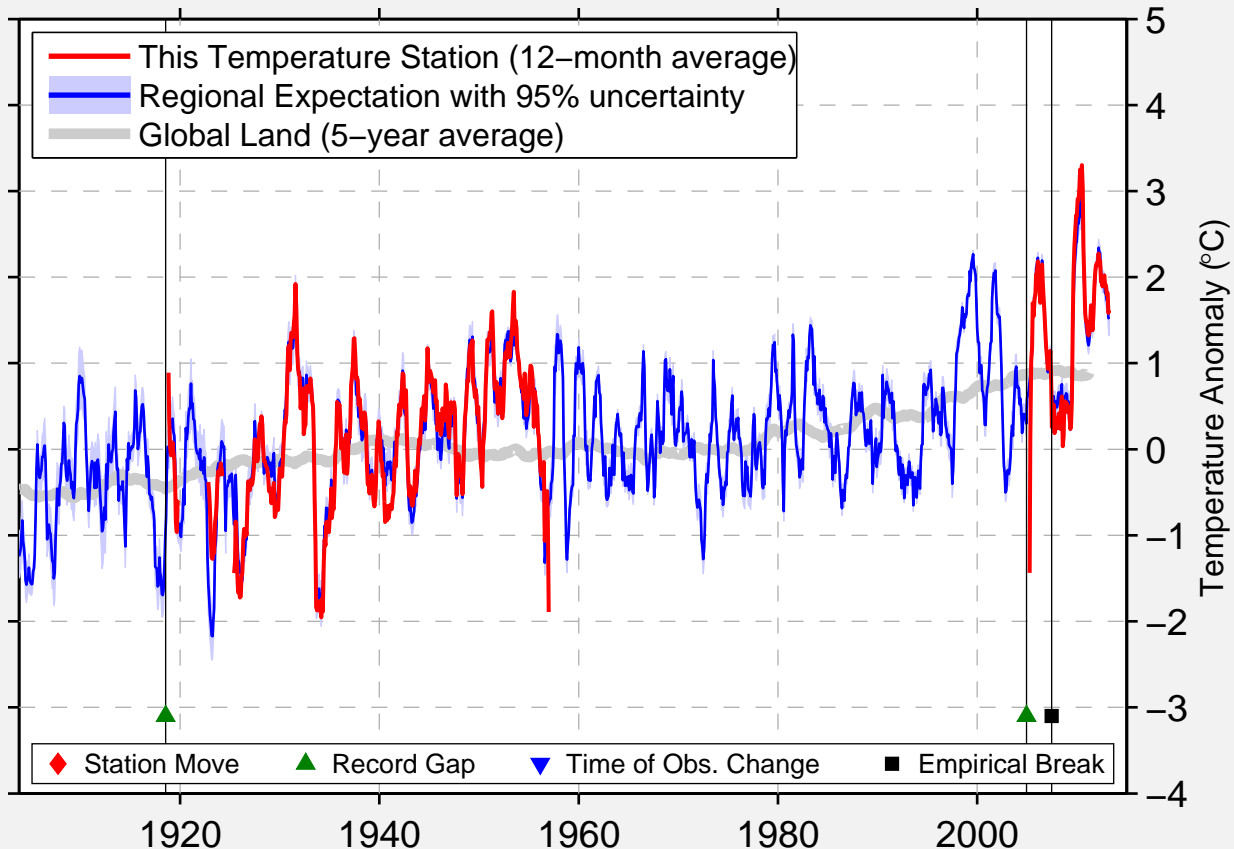

# EDMUNDSTON NB

47.395 N, 68.325 W (Canada)

Data Quality Controlled and Aligned at Breakpoints

Berkeley Earth