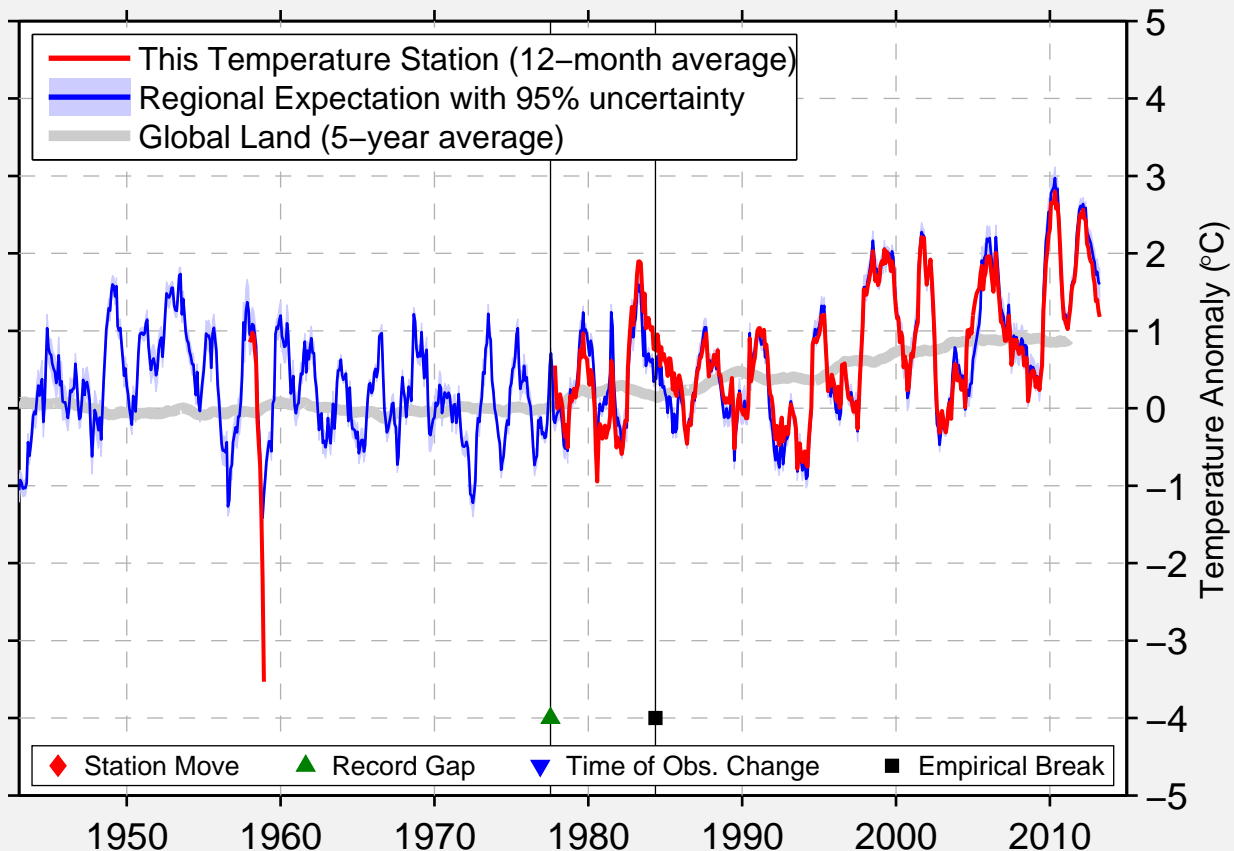

# QUEBEC/JEAN LESAGE INTL, QUE

46.786 N, 71.375 W (Canada)

Data Quality Controlled and Aligned at Breakpoints

Berkeley Earth