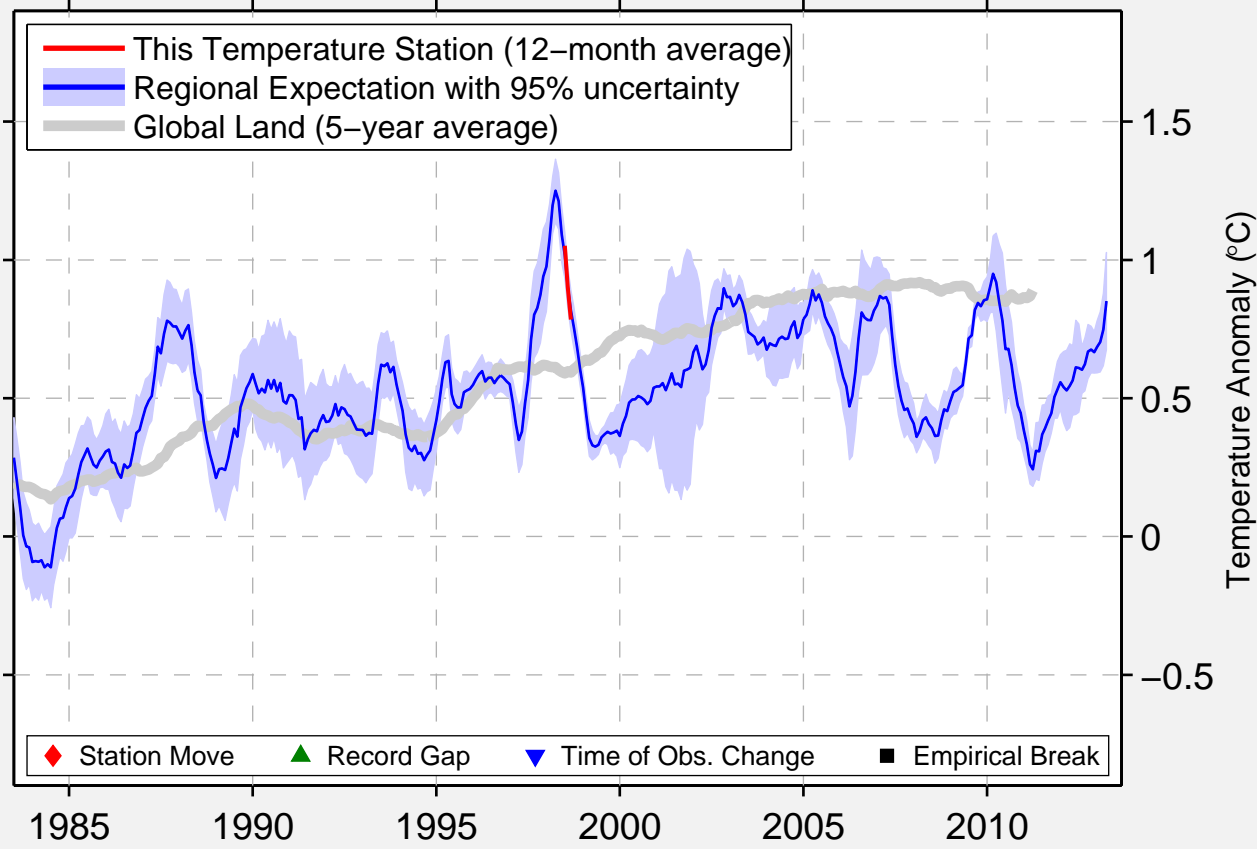

SELOGIRI

7.800 S, 110.917 E (Indonesia)

Data Quality Controlled and Aligned at Breakpoints

Berkeley Earth