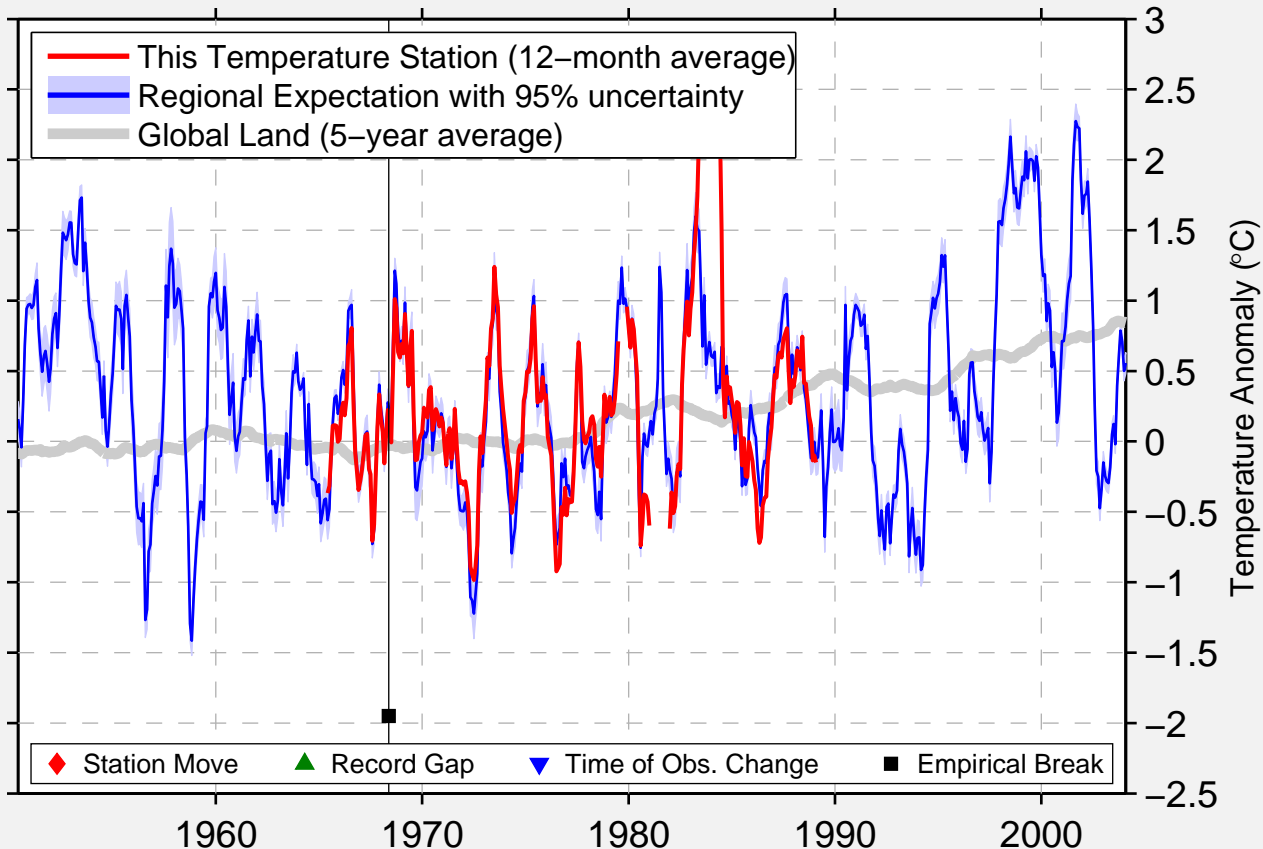

# ST AUGUSTIN

46.730 N, 71.500 W (Canada)

Data Quality Controlled and Aligned at Breakpoints

Berkeley Earth