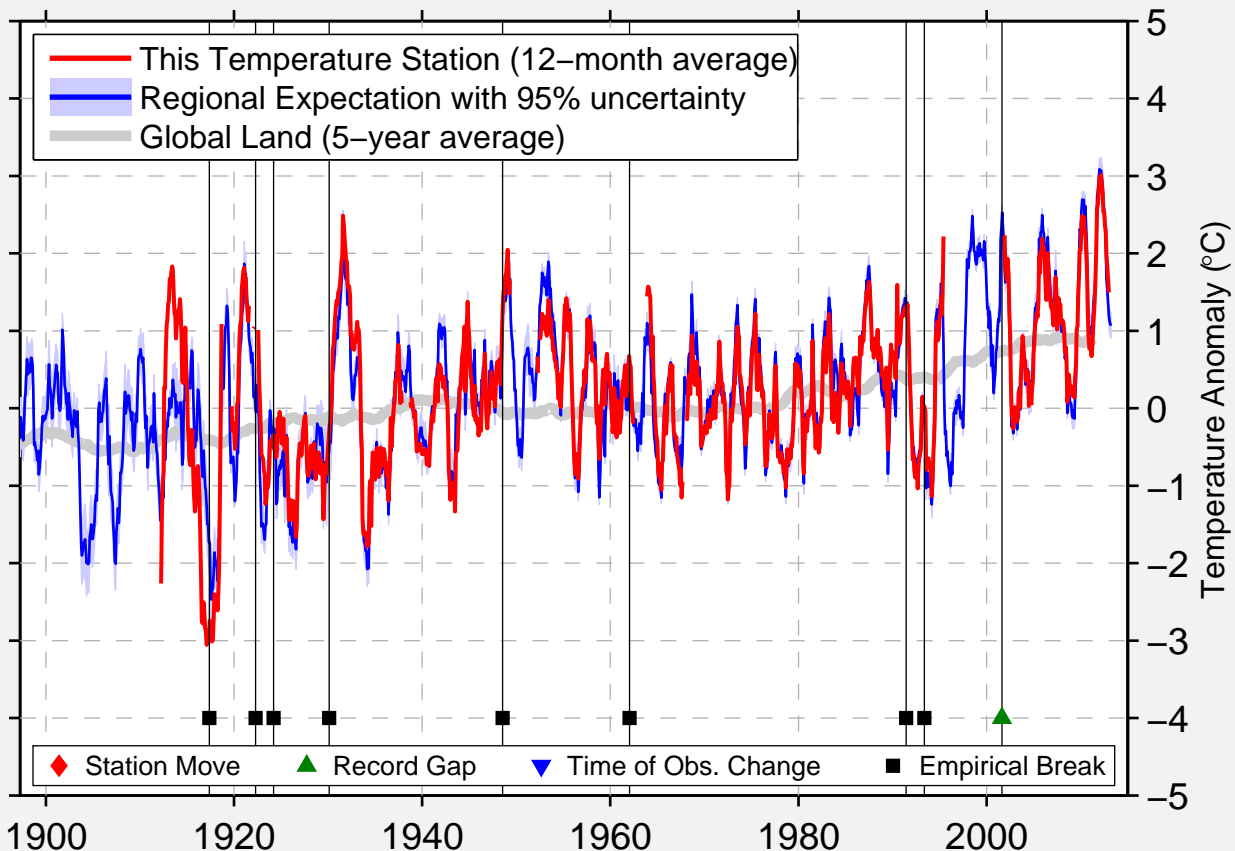

BARRAGE TEMISCAMINGUE, QUE

46.714 N, 79.100 W (Canada)

Data Quality Controlled and Aligned at Breakpoints

Berkeley Earth