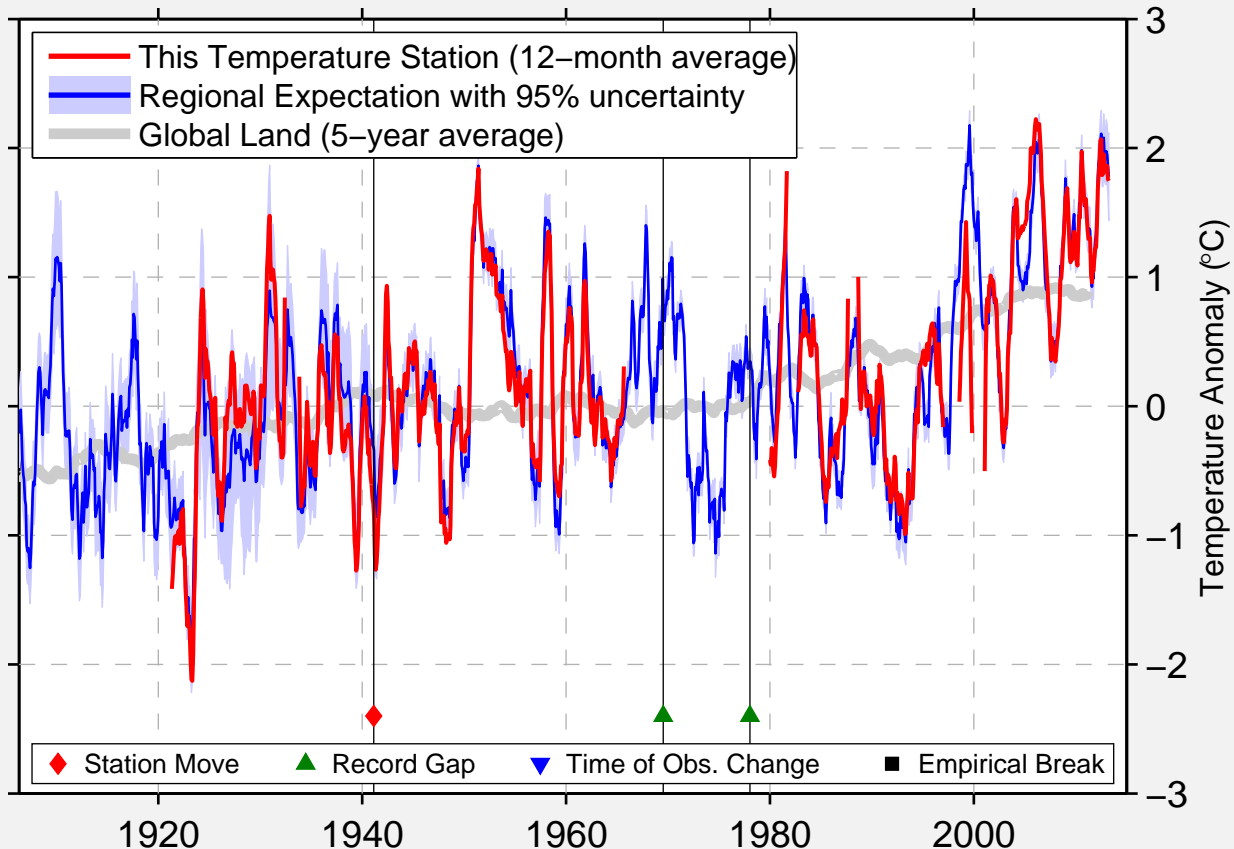

CAPE RACE (AUT), NFLD

46.555 N, 53.100 W (Canada)

Data Quality Controlled and Aligned at Breakpoints

Berkeley Earth