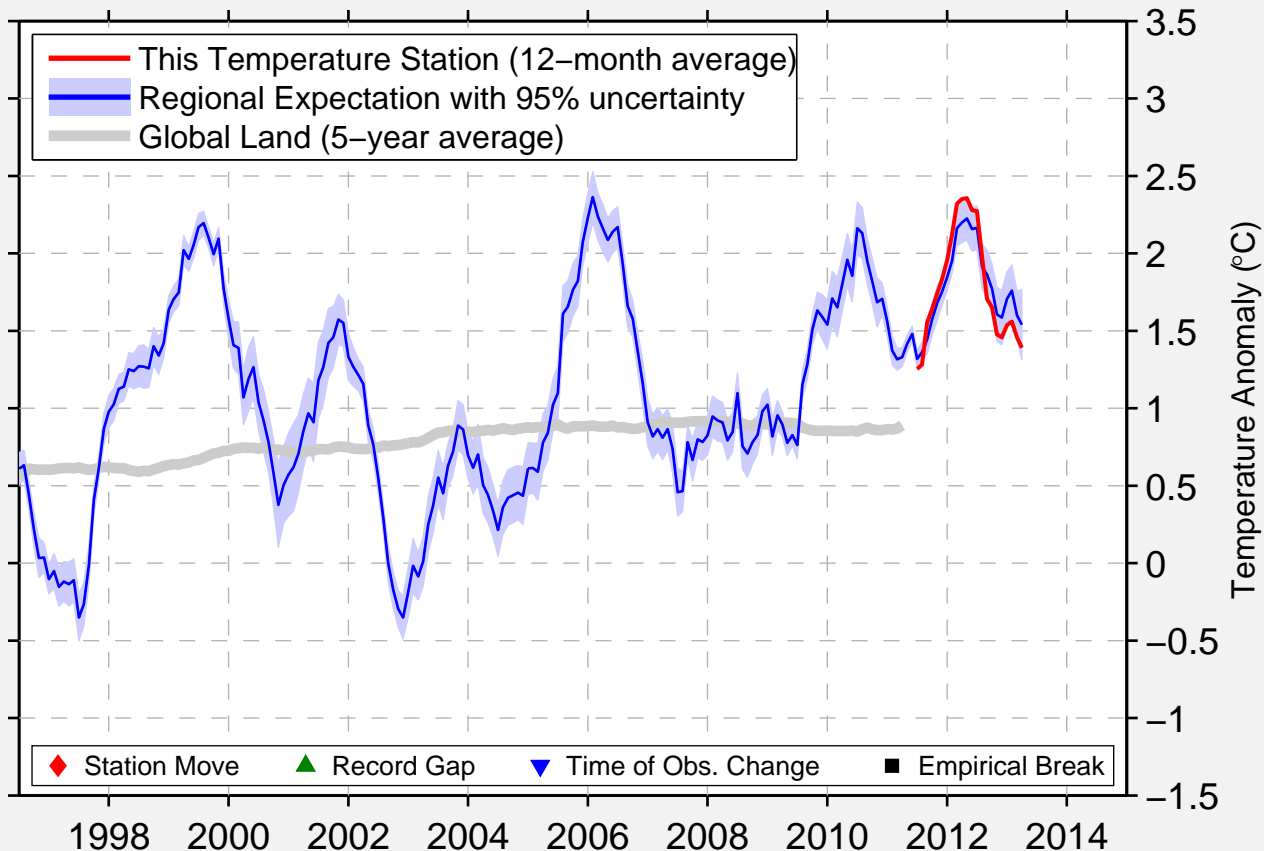

EAST POINT AUT

46.450 N, 61.967 W (Canada)

Data Quality Controlled and Aligned at Breakpoints

Berkeley Earth