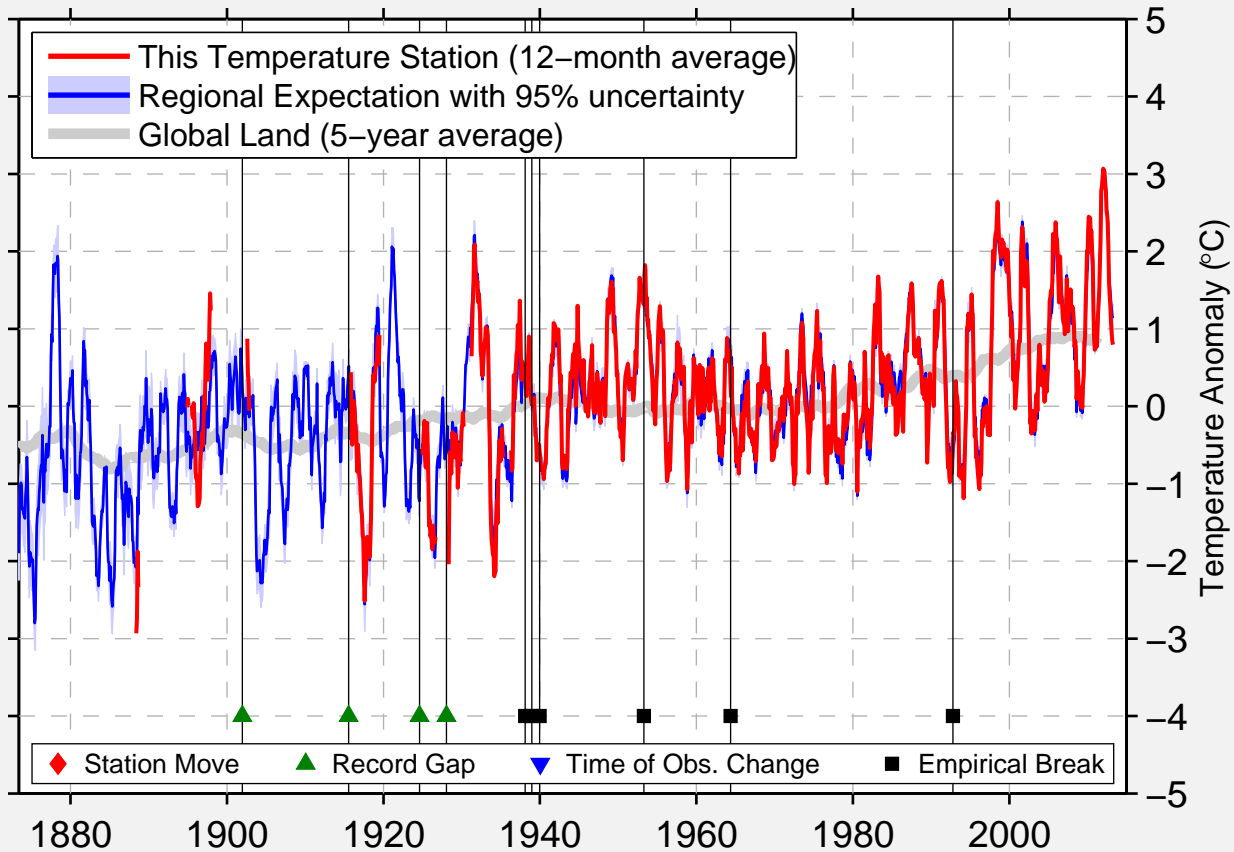

NORTH BAY (READAC)

46.356 N, 79.419 W (Canada)

Data Quality Controlled and Aligned at Breakpoints

Berkeley Earth