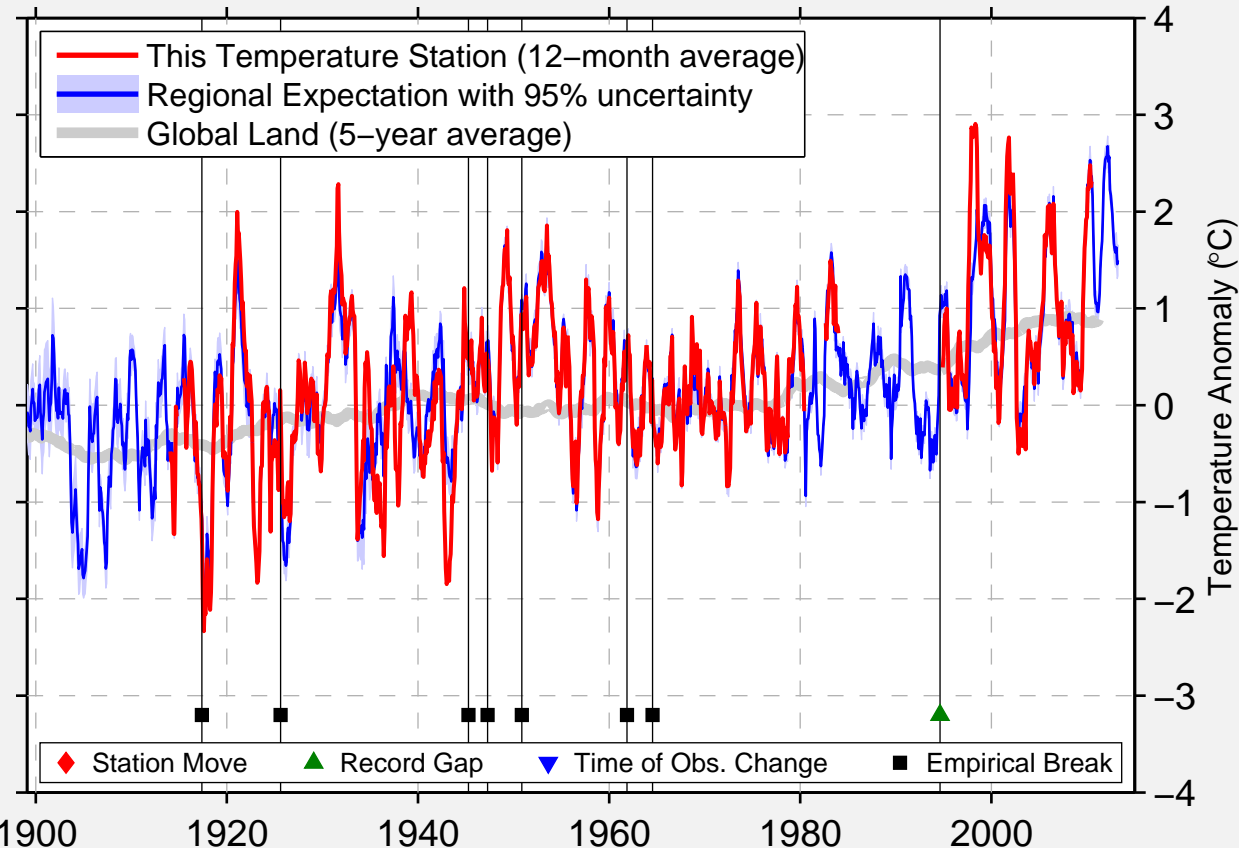

BEAUCEVILLE, QUE

46.202 N, 70.784 W (Canada)

Data Quality Controlled and Aligned at Breakpoints

Berkeley Earth