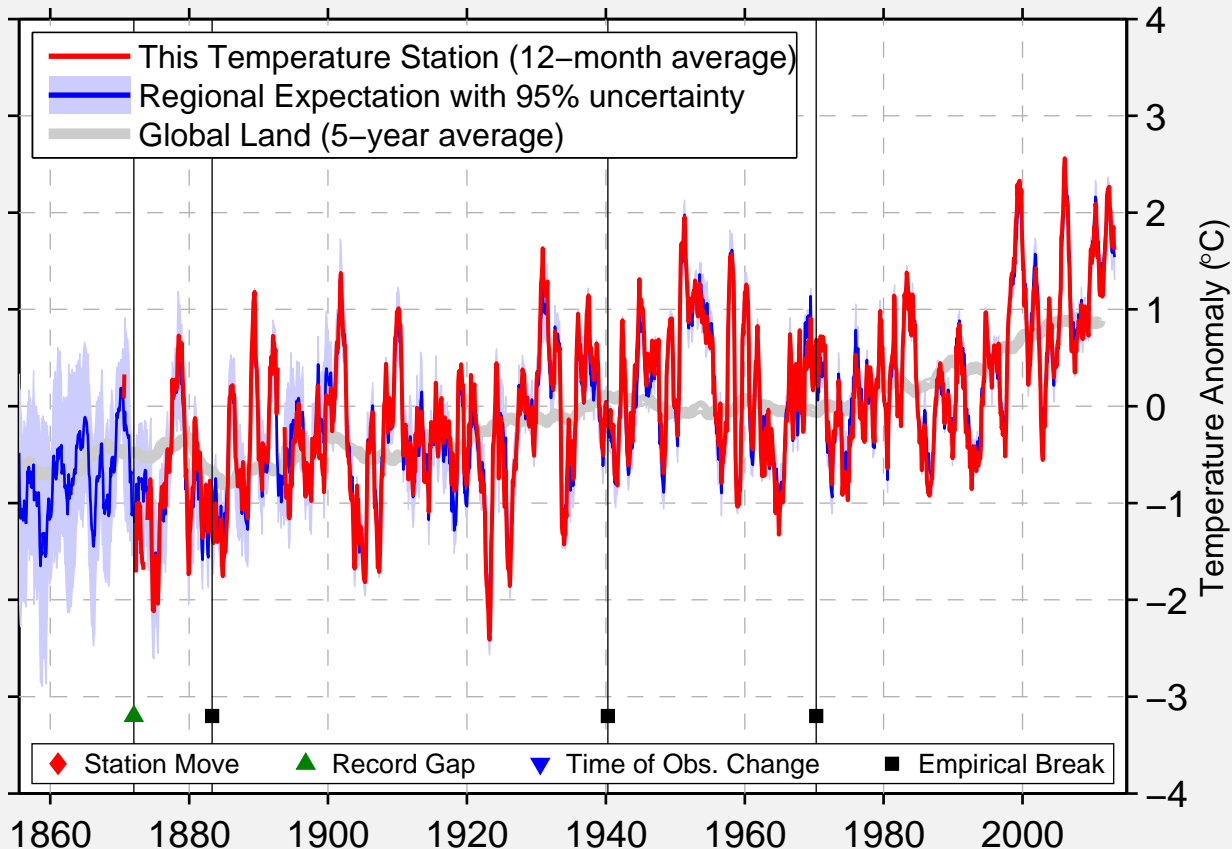

SYDNEY AIRPORT

46.156 N, 60.126 W (Canada)

Data Quality Controlled and Aligned at Breakpoints

Berkeley Earth