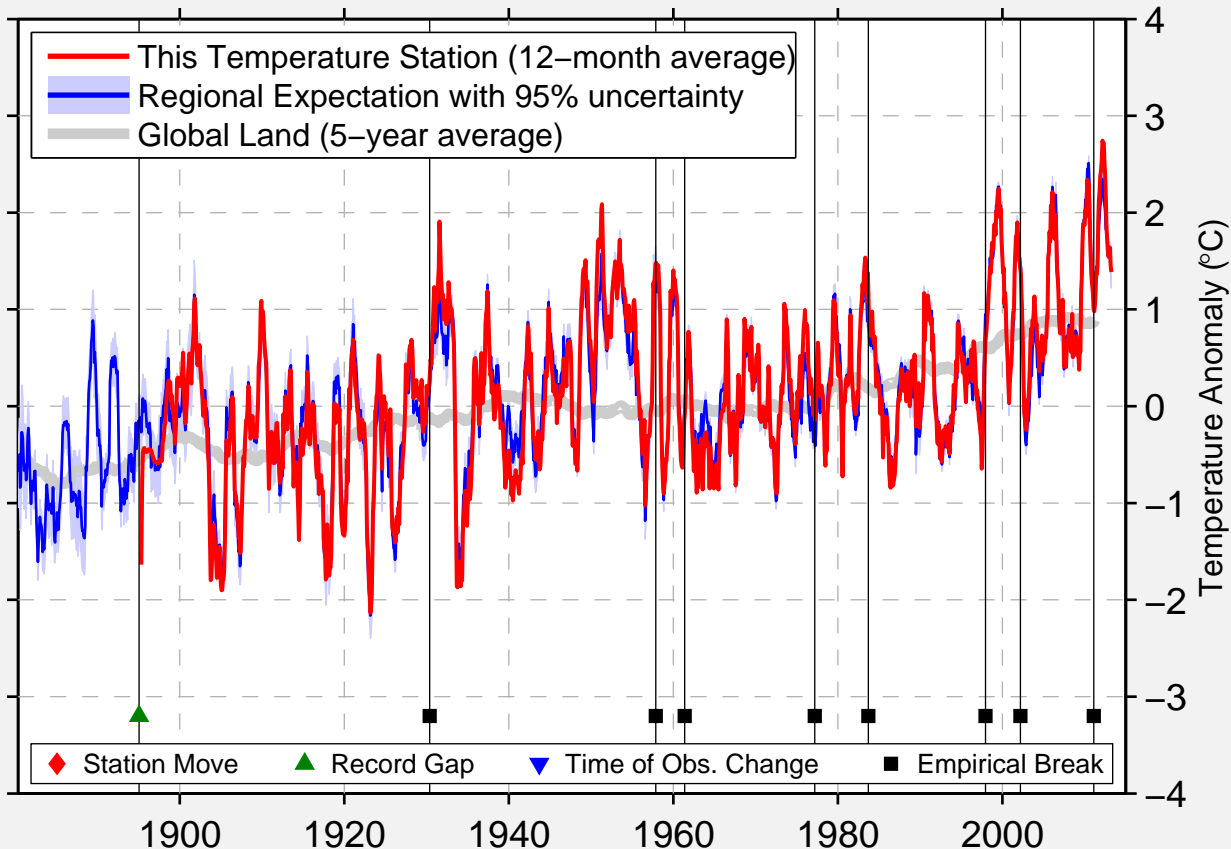

# MONCTON A, NB

46.106 N, 64.734 W (Canada)

Data Quality Controlled and Aligned at Breakpoints

Berkeley Earth