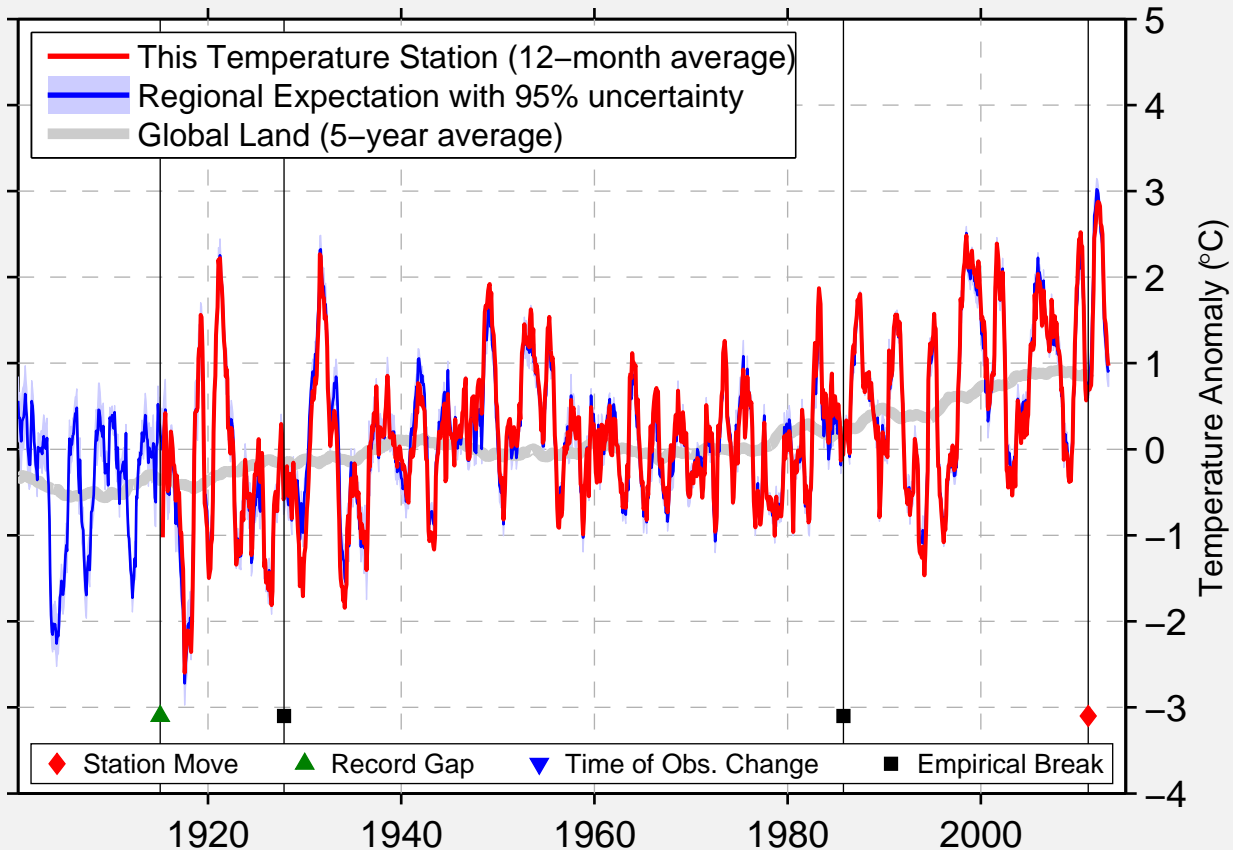

# GORE BAY AIRPORT

45.892 N, 82.522 W (Canada)

Data Quality Controlled and Aligned at Breakpoints

Berkeley Earth