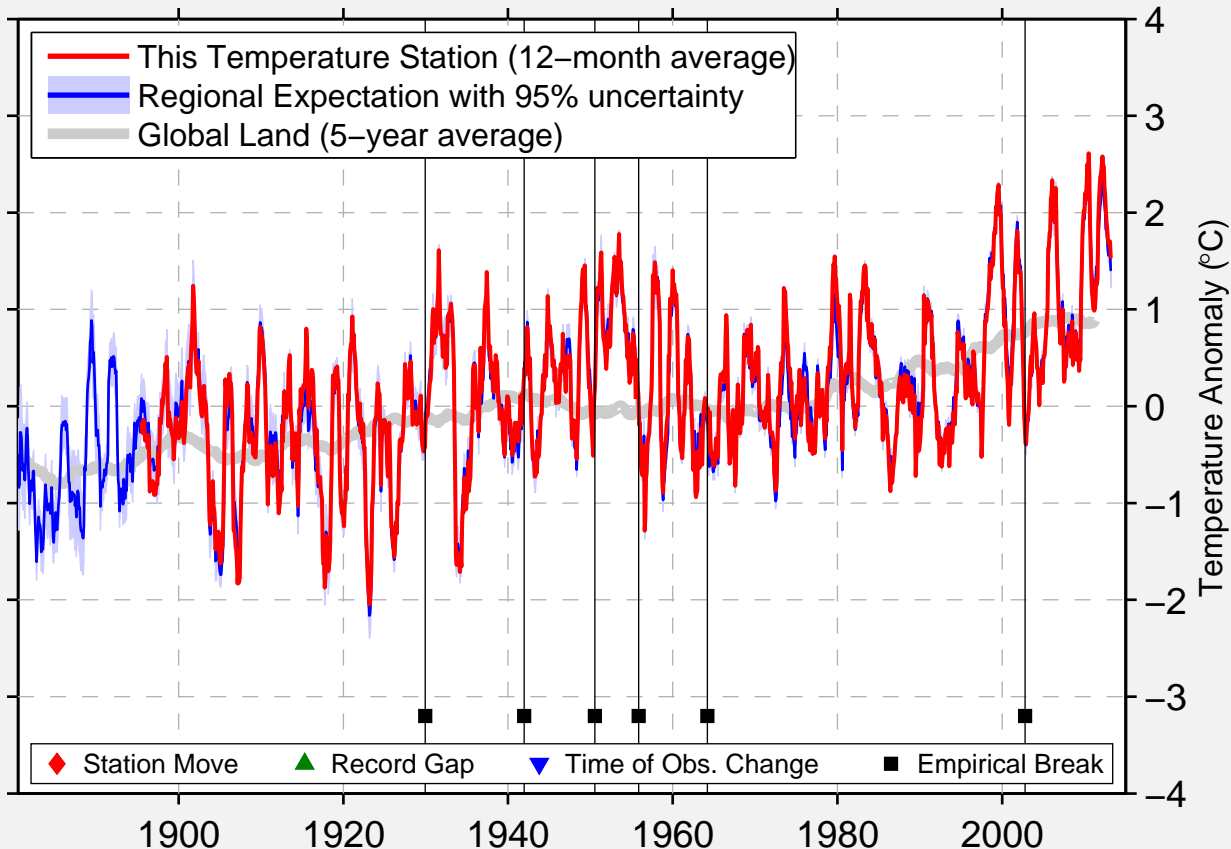

FREDERICTON AIRPORT

45.870 N, 66.530 W (Canada)

Data Quality Controlled and Aligned at Breakpoints

Berkeley Earth