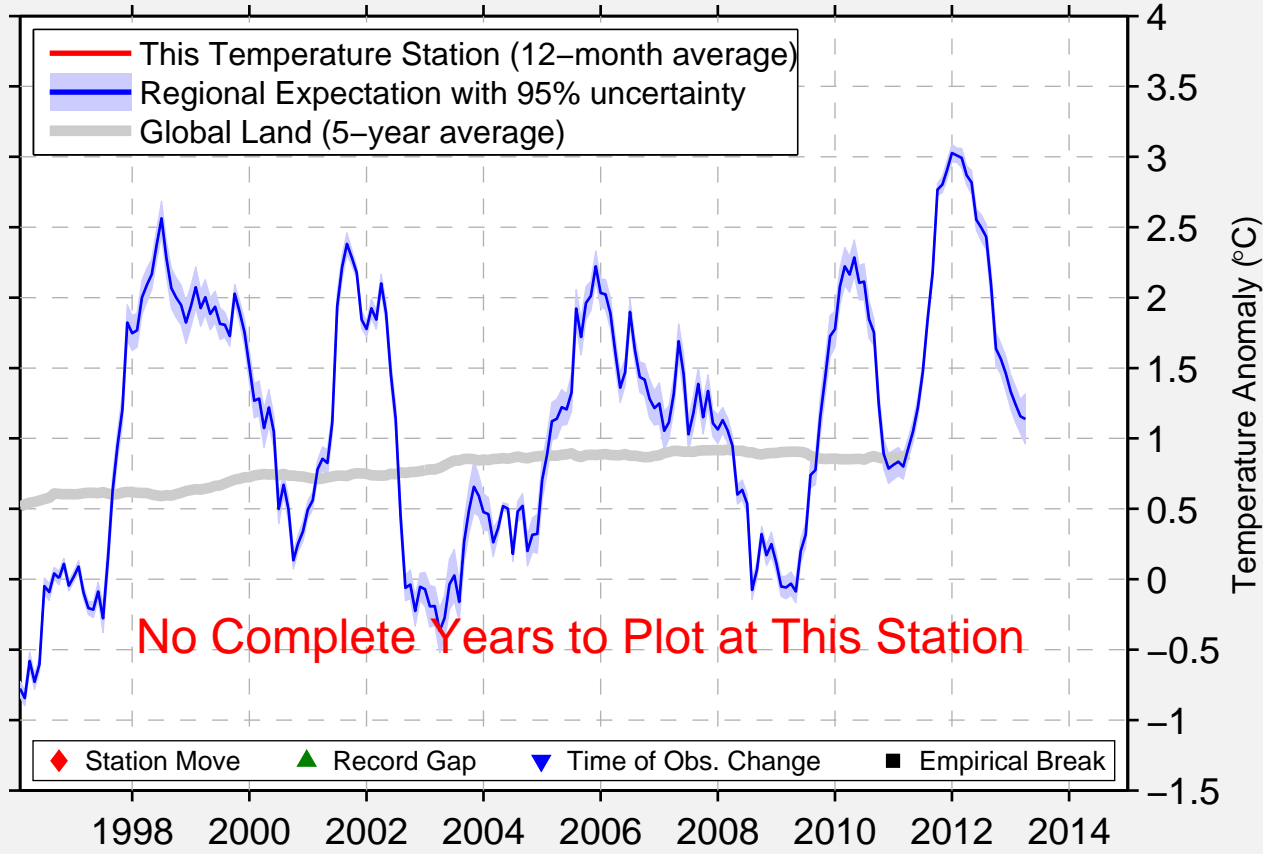

PORT COLBORNE

45.867 N, 79.250 W (Canada)

No Complete Years to Plot at This Station

◆ Station Move ▲ Record Gap ▼ Time of Obs. Change ■ Empirical Break