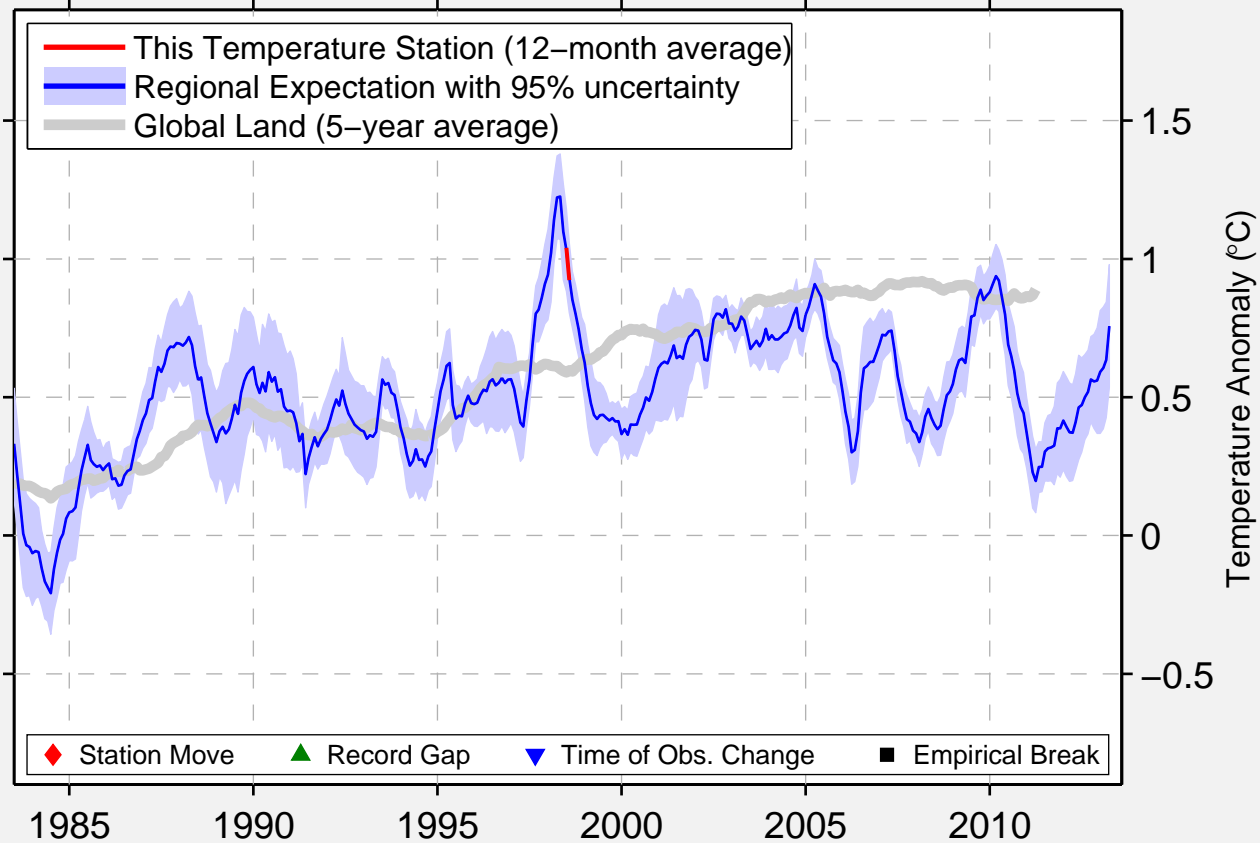

# CINDOGO

7.883 S, 113.967 E (Indonesia)

◆ Station Move    ▲ Record Gap    ▼ Time of Obs. Change    ■ Empirical Break