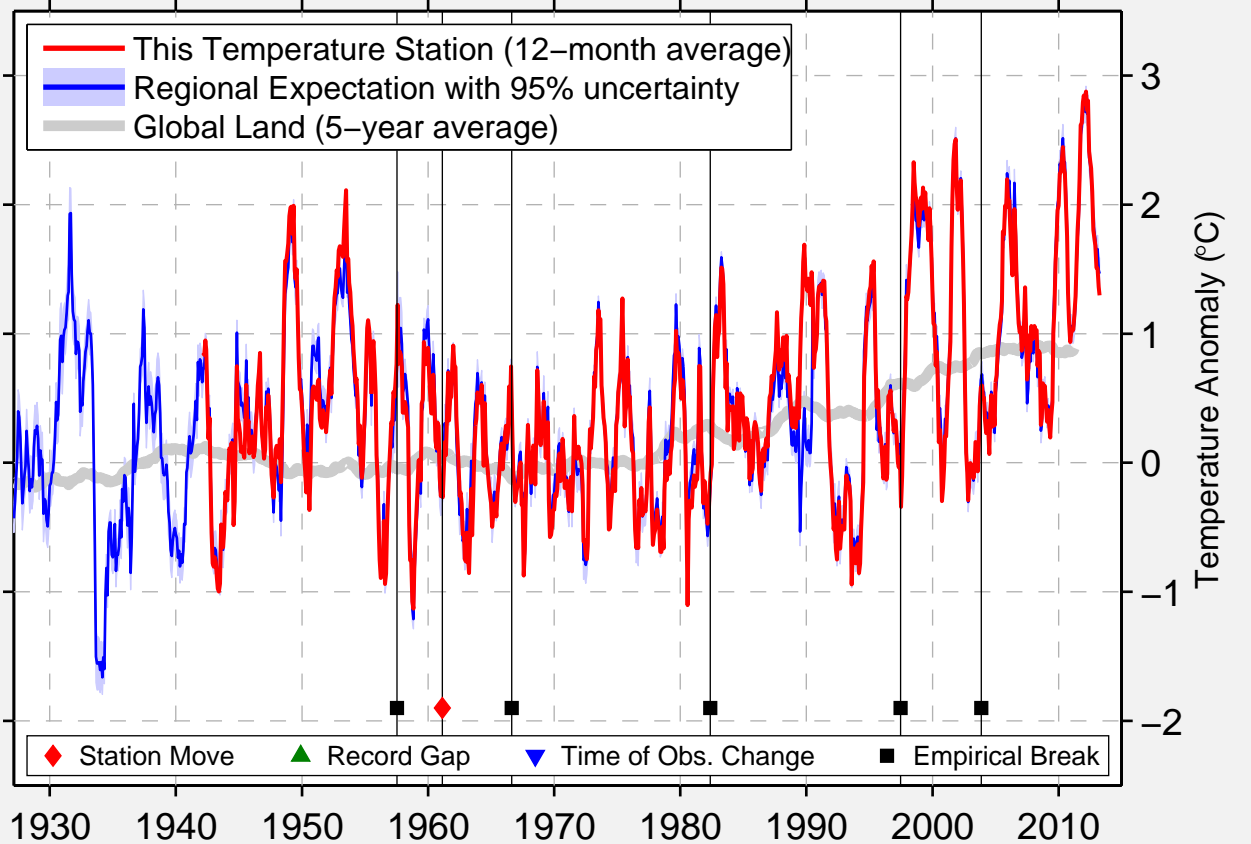

MONTREAL/DORVAL INT'L, QUE

45.467 N, 73.750 W (Canada)

Data Quality Controlled and Aligned at Breakpoints

Berkeley Earth