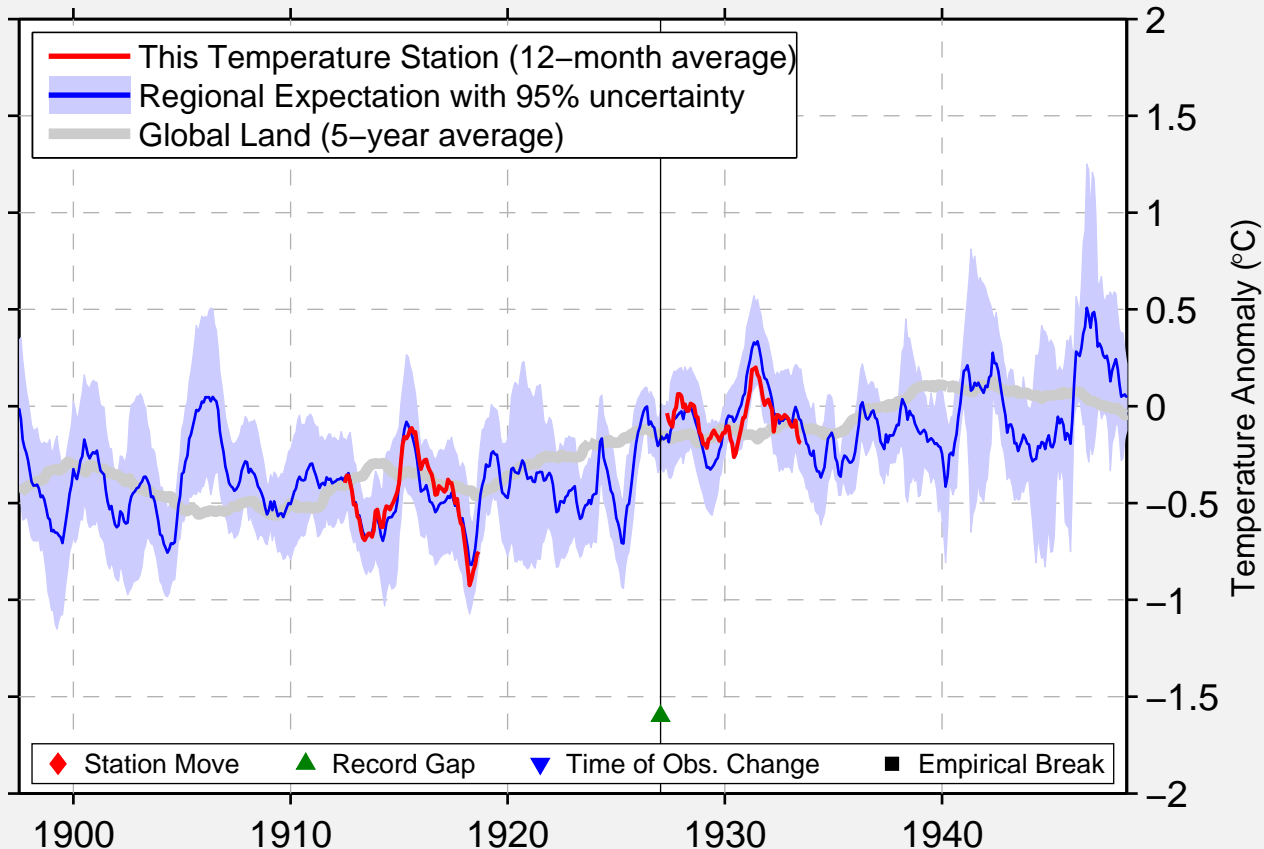

# TOSARI

7.900 S, 112.920 E (Indonesia)

Data Quality Controlled and Aligned at Breakpoints

Berkeley Earth