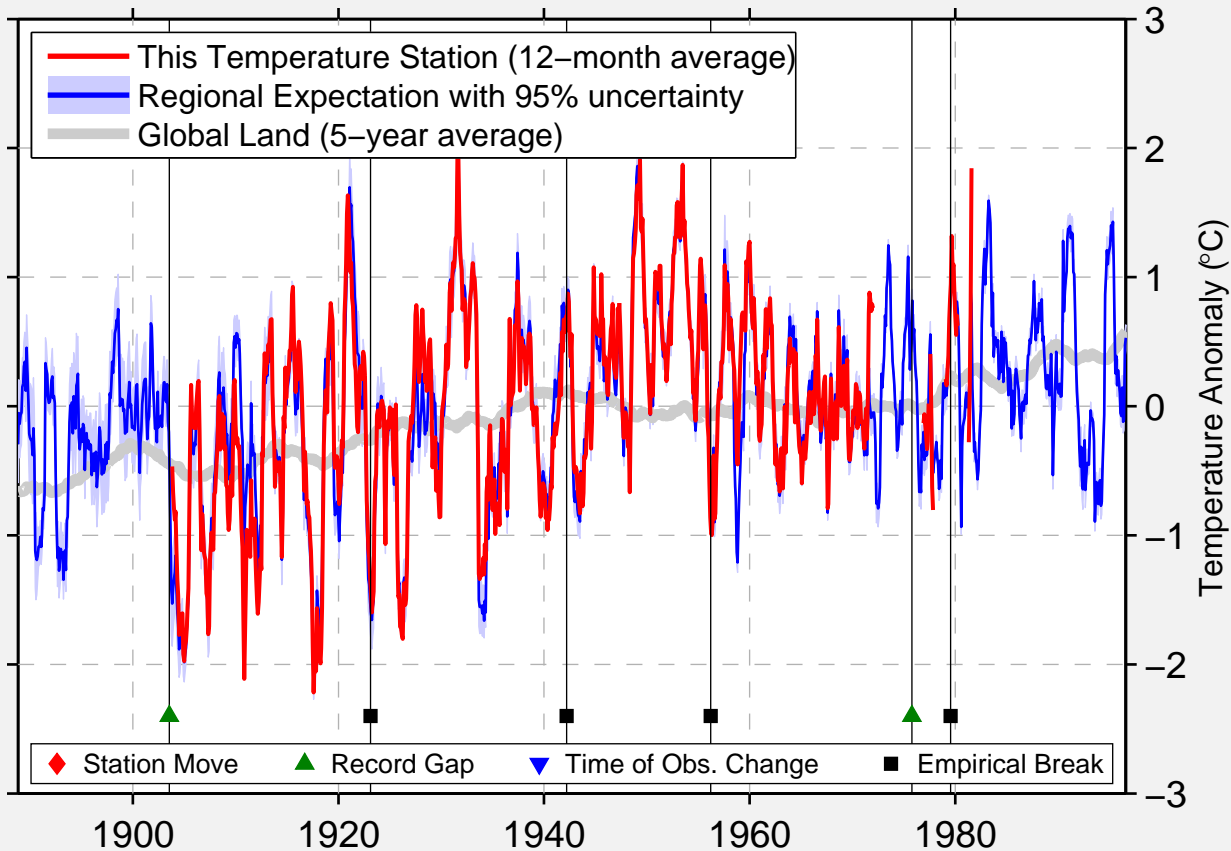

# SHERBROOKE

45.387 N, 71.913 W (Canada)

Data Quality Controlled and Aligned at Breakpoints

Berkeley Earth