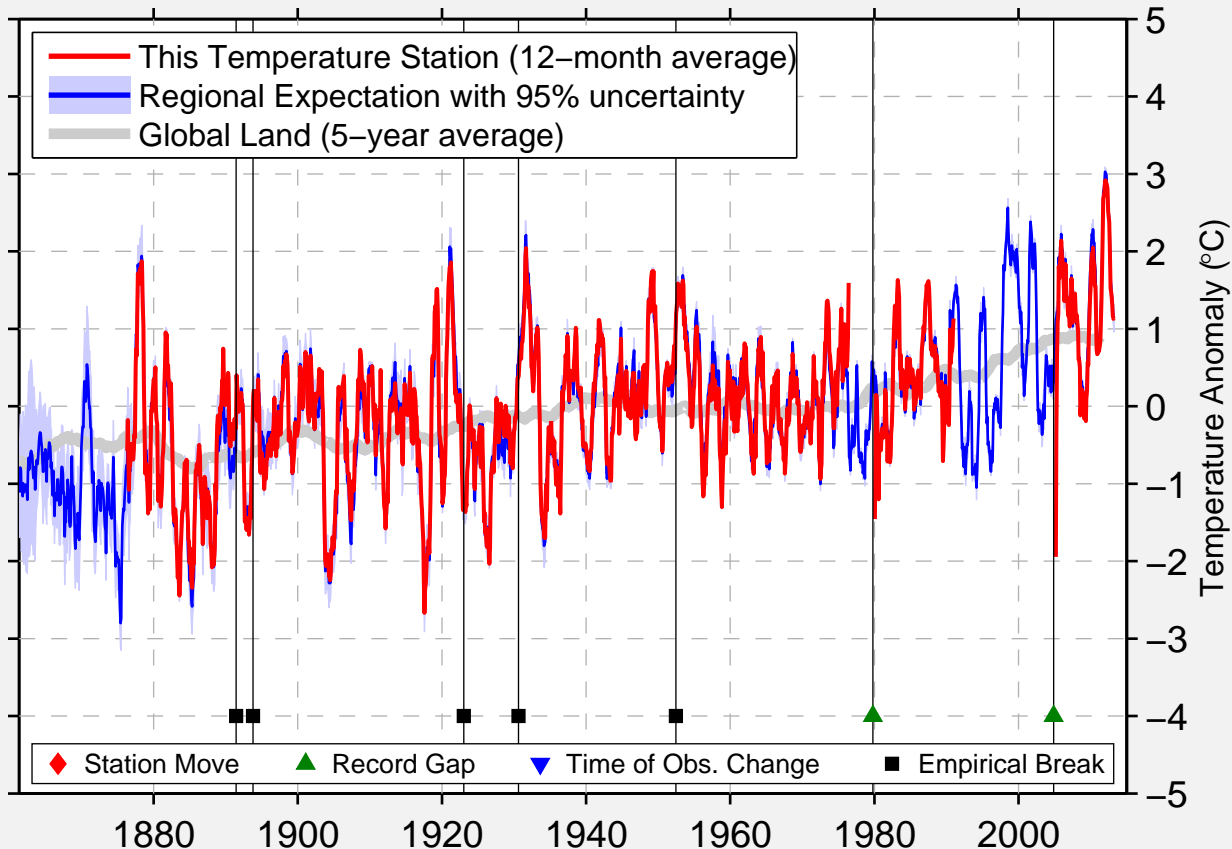

# PARRY SOUND CCG, ONT

45.338 N, 80.024 W (Canada)

Data Quality Controlled and Aligned at Breakpoints

Berkeley Earth