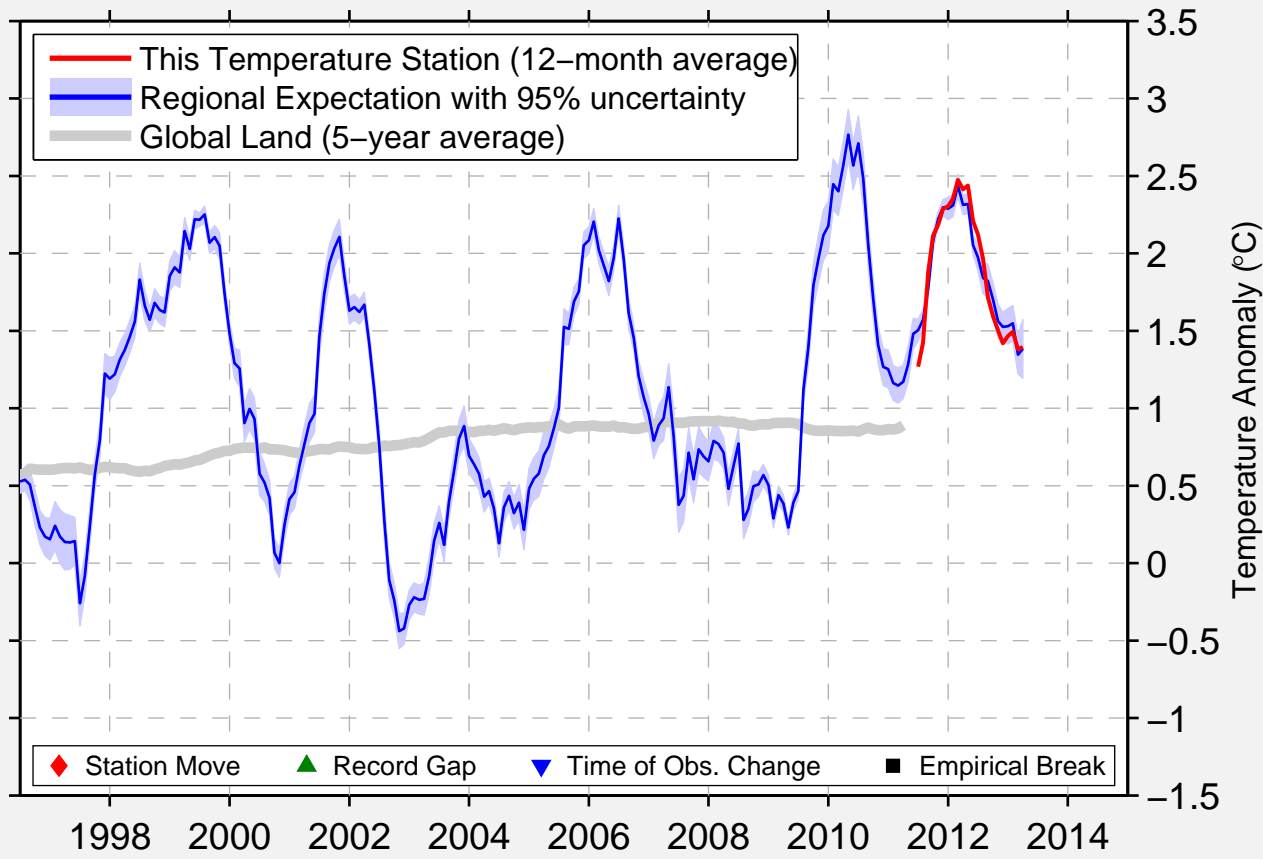

# ST STEPHEN AUT

45.200 N, 67.250 W (Canada)

Data Quality Controlled and Aligned at Breakpoints

Berkeley Earth