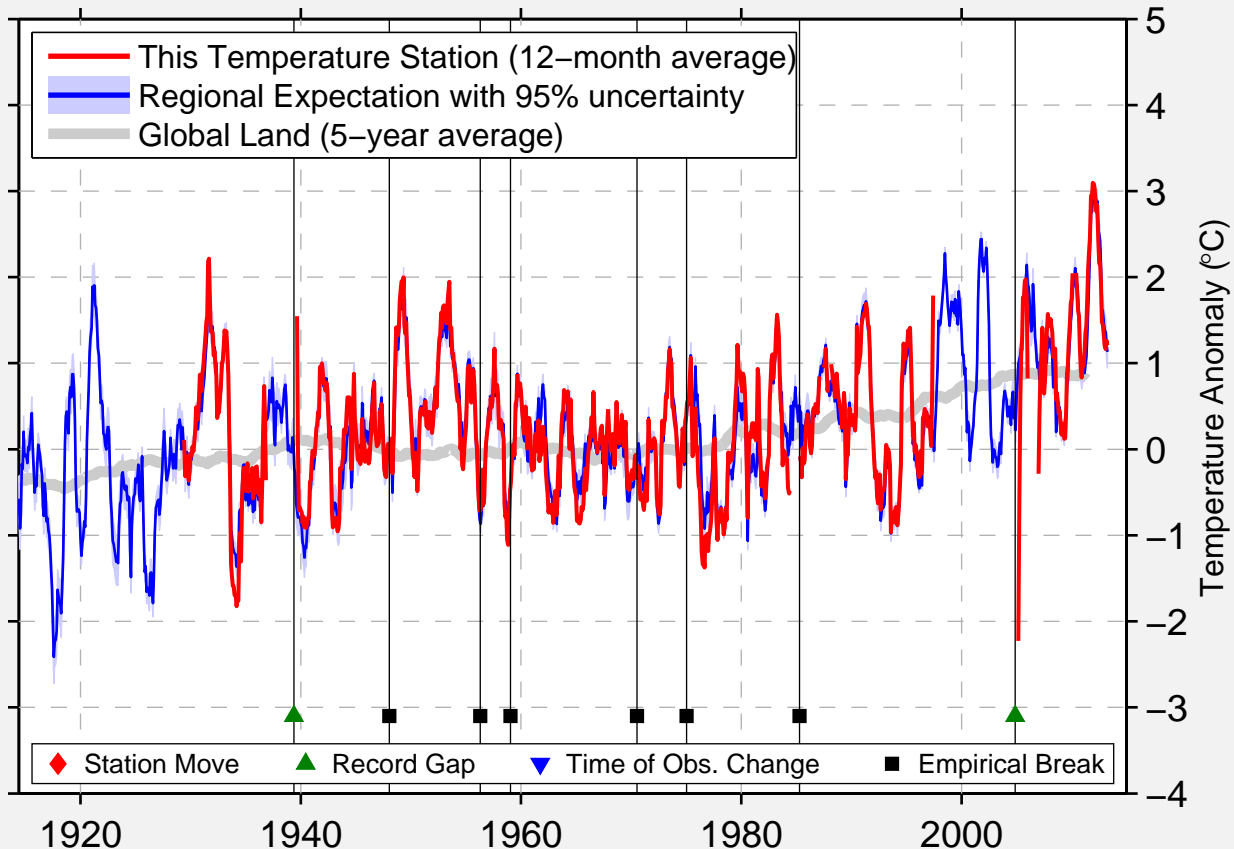

# KEMPTVILLE CS, ONT

45.000 N, 75.633 W (Canada)

Data Quality Controlled and Aligned at Breakpoints

Berkeley Earth