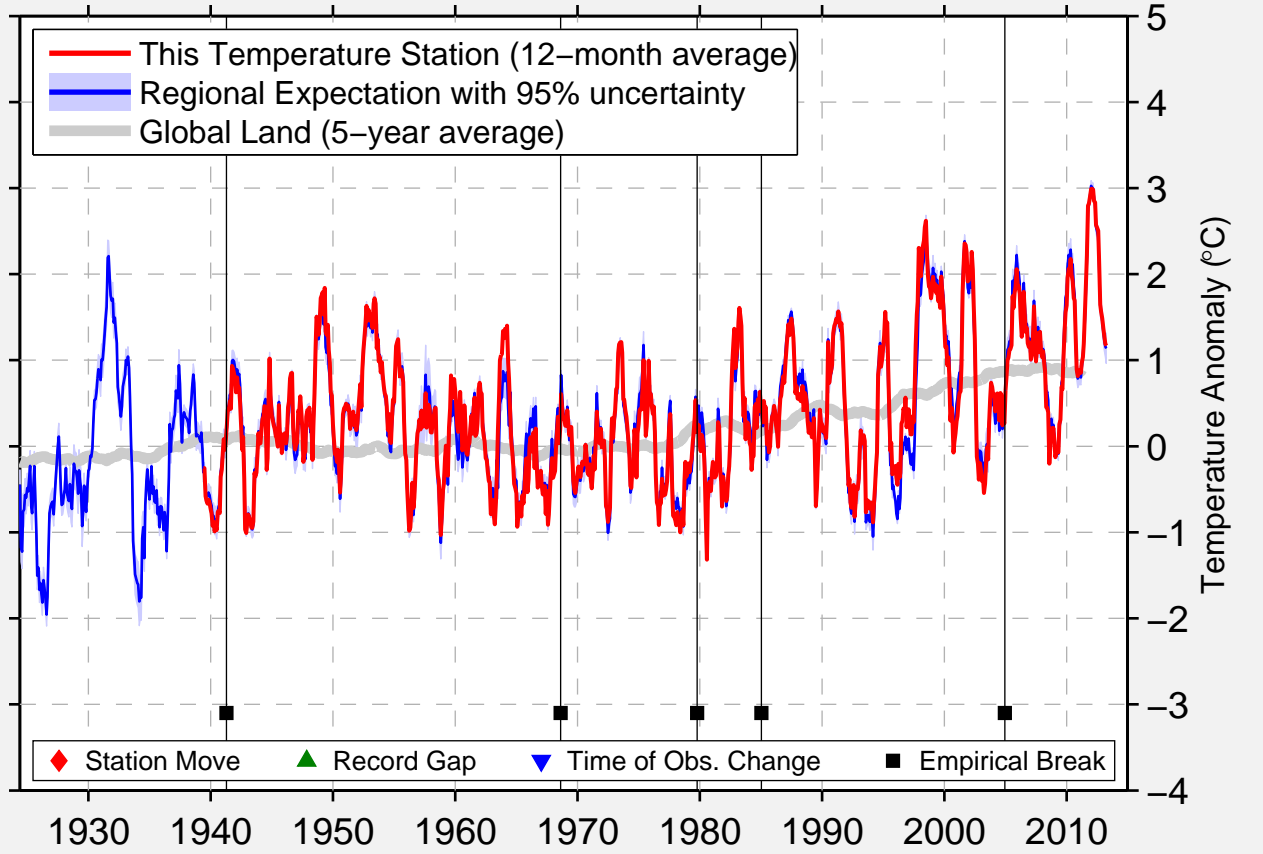

MUSKOKA A, ONT

44.967 N, 79.300 W (Canada)

Data Quality Controlled and Aligned at Breakpoints

Berkeley Earth