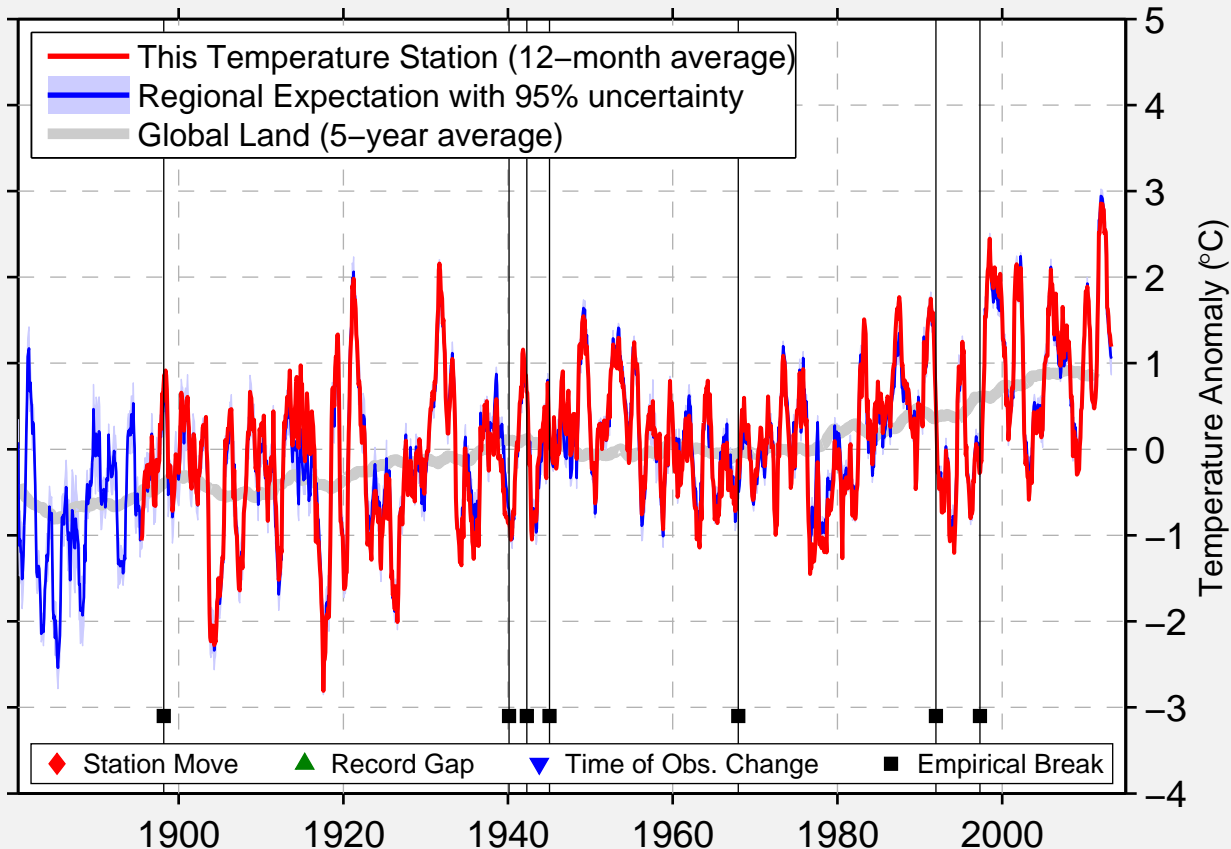

WIARTON AIRPORT

44.752 N, 81.101 W (Canada)

Data Quality Controlled and Aligned at Breakpoints

Berkeley Earth