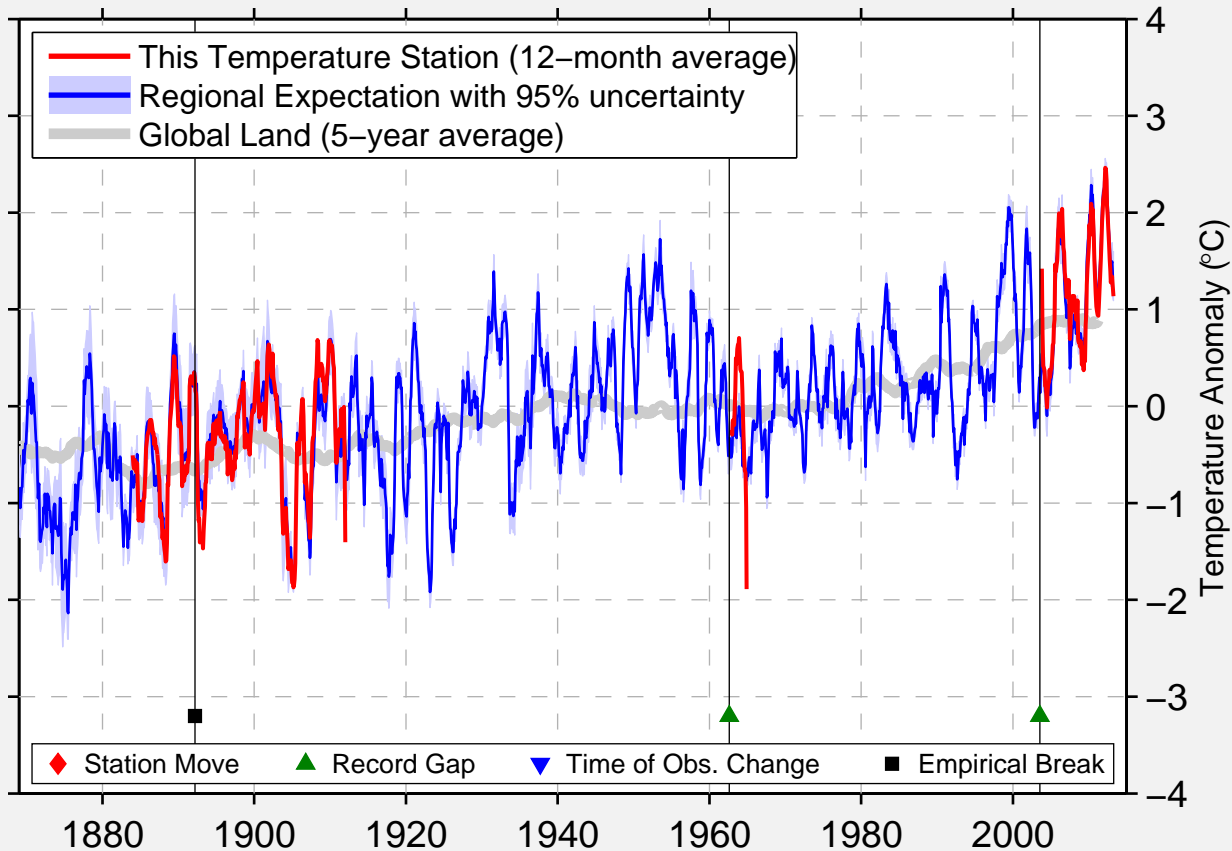

GRAND MANAN SAR CS, NB

44.723 N, 66.784 W (Canada)

Data Quality Controlled and Aligned at Breakpoints

Berkeley Earth