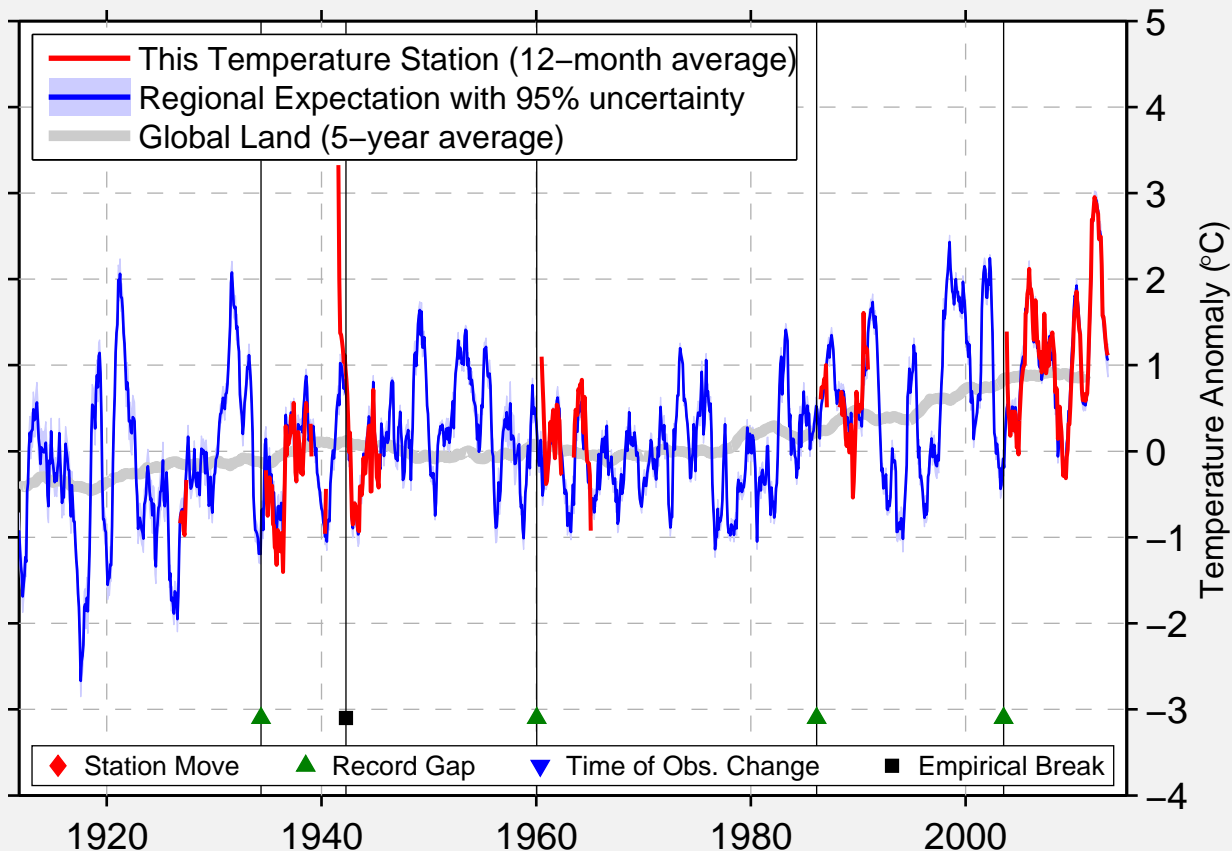

# BORDEN AWOS, ONT

44.287 N, 79.906 W (Canada)

Data Quality Controlled and Aligned at Breakpoints

Berkeley Earth