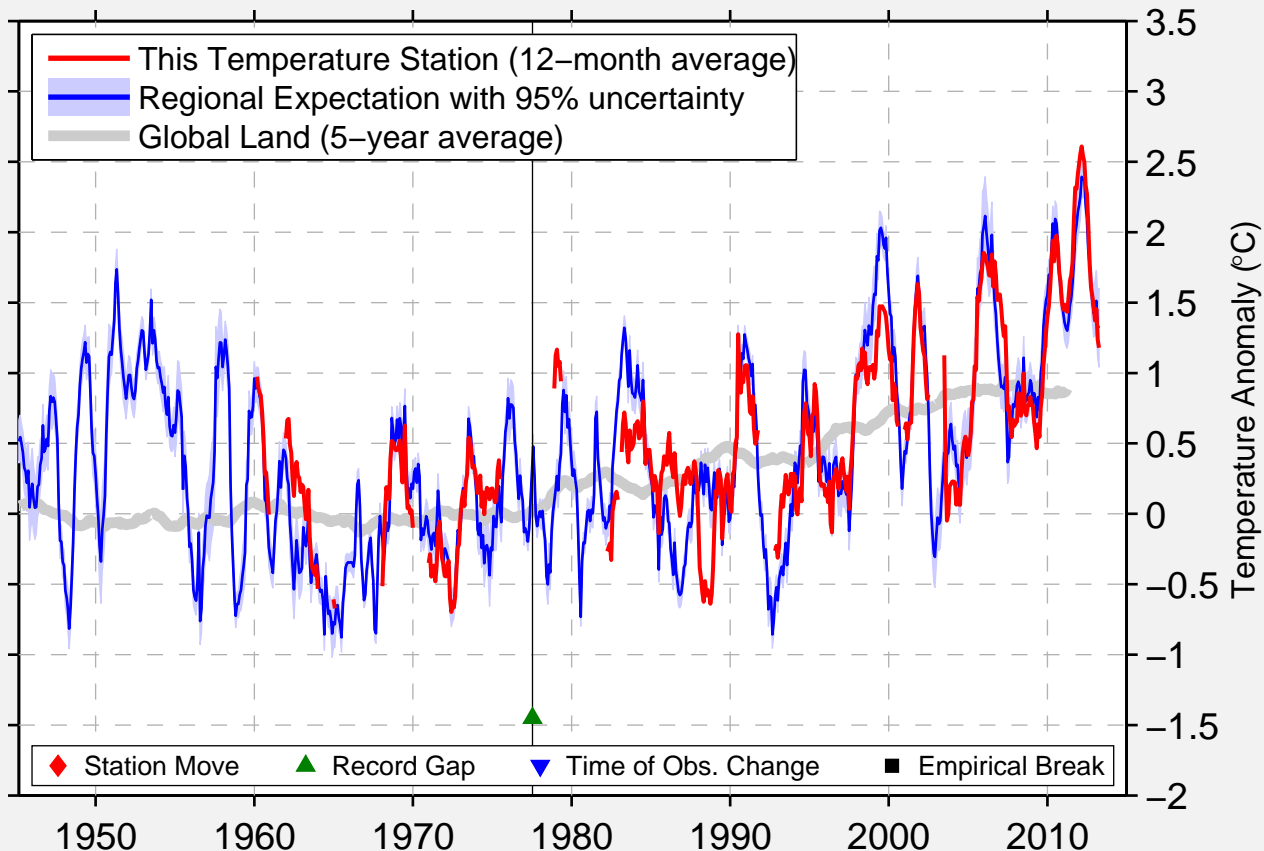

WESTERN HEAD, NS

43.986 N, 64.666 W (Canada)

Data Quality Controlled and Aligned at Breakpoints

Berkeley Earth