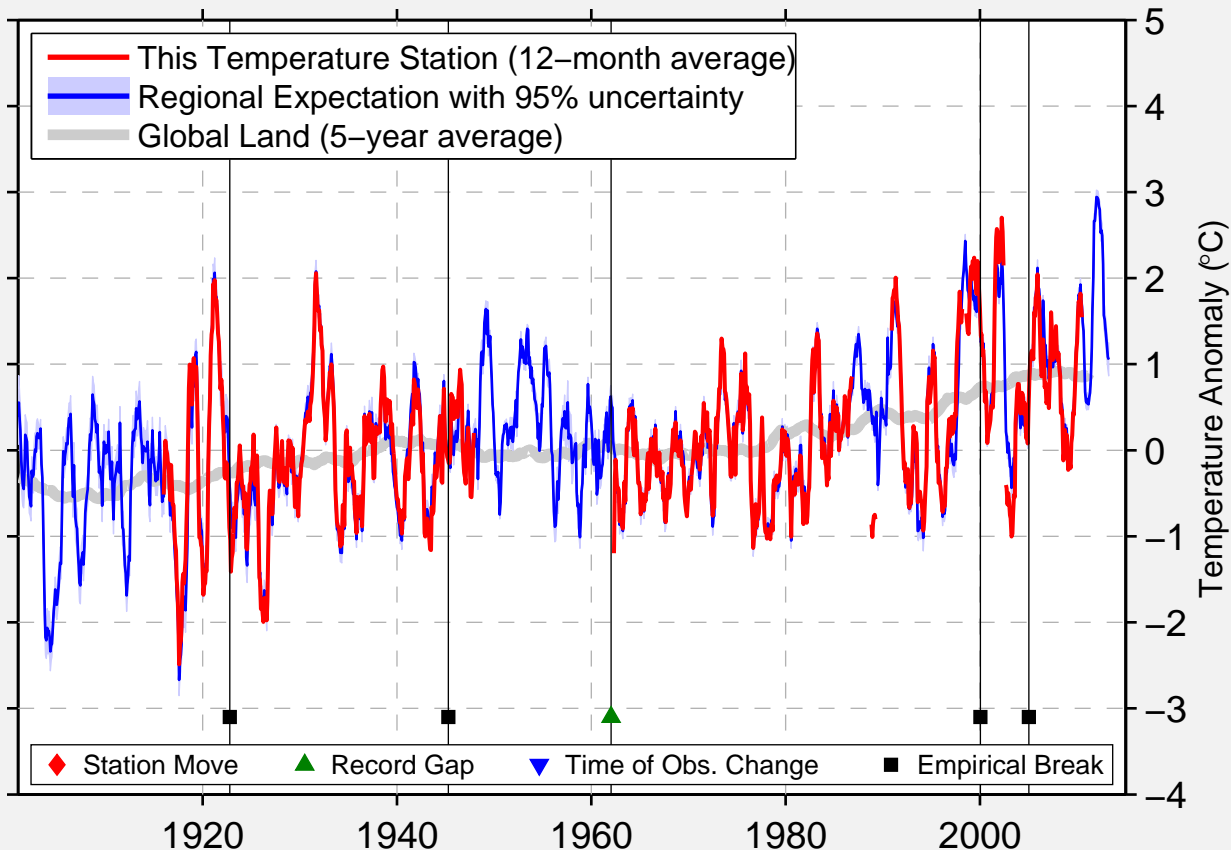

MOUNT FOREST (AUT), ONT

43.983 N, 80.750 W (Canada)

Data Quality Controlled and Aligned at Breakpoints

Berkeley Earth