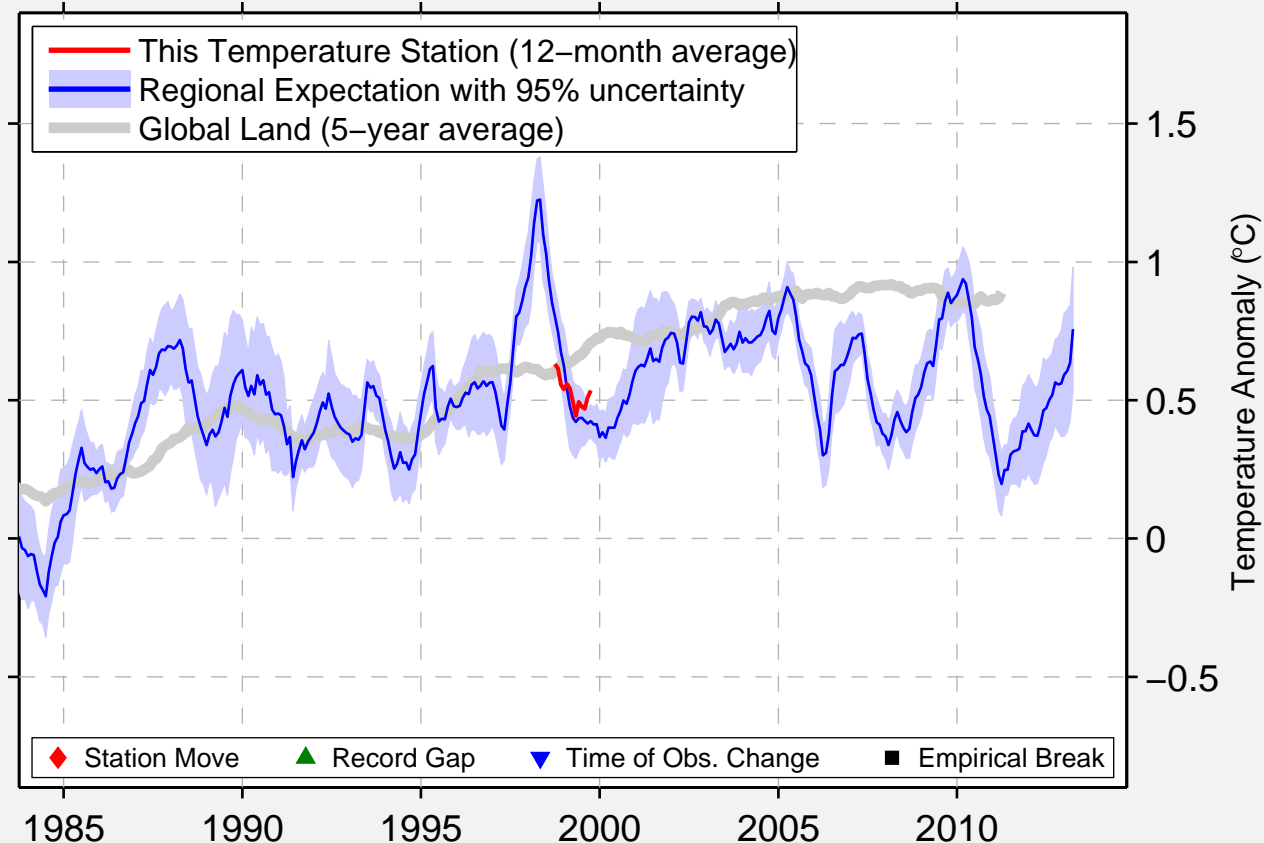

PG.WRINGIN ANOM

8.000 S, 114.000 E (Indonesia)

Data Quality Controlled and Aligned at Breakpoints

Berkeley Earth