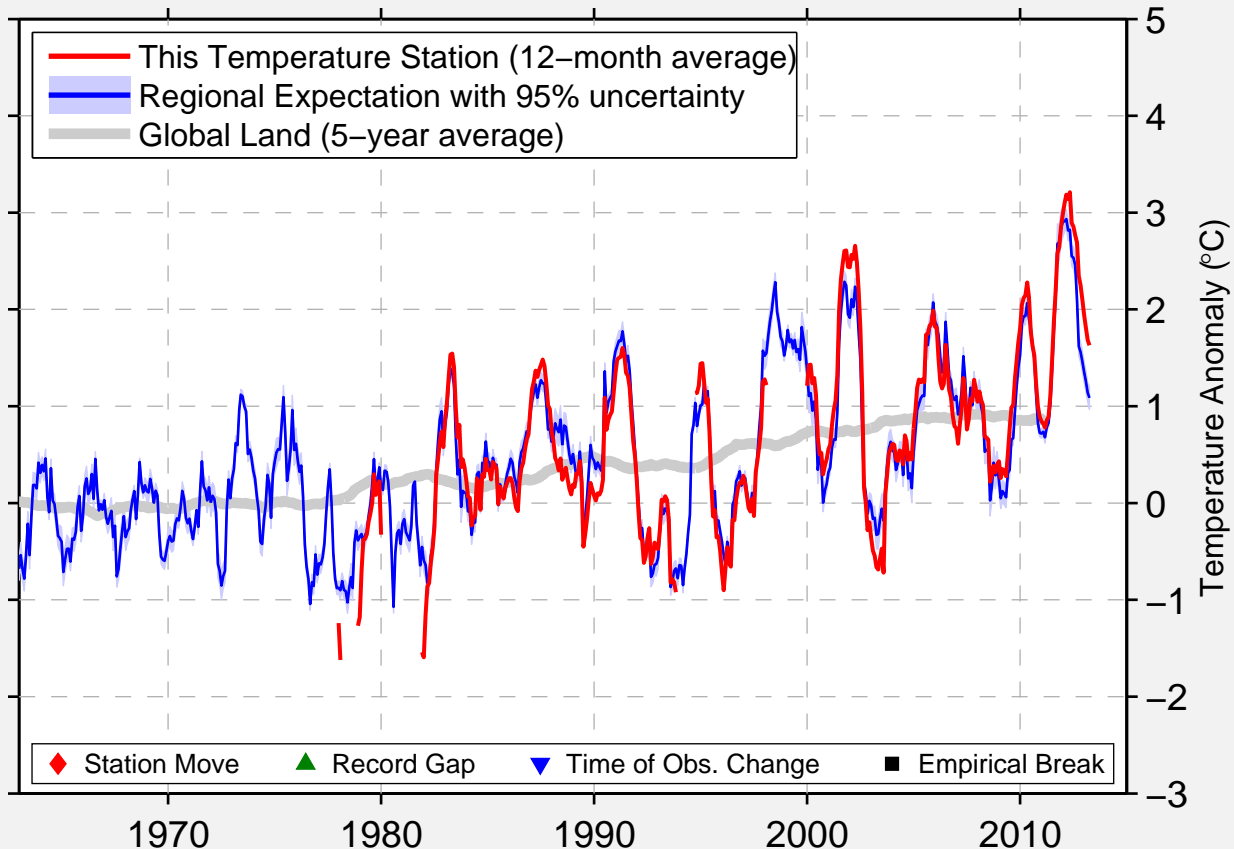

# POINT PETRE (AUT), ONT

43.833 N, 77.150 W (Canada)

Data Quality Controlled and Aligned at Breakpoints

Berkeley Earth