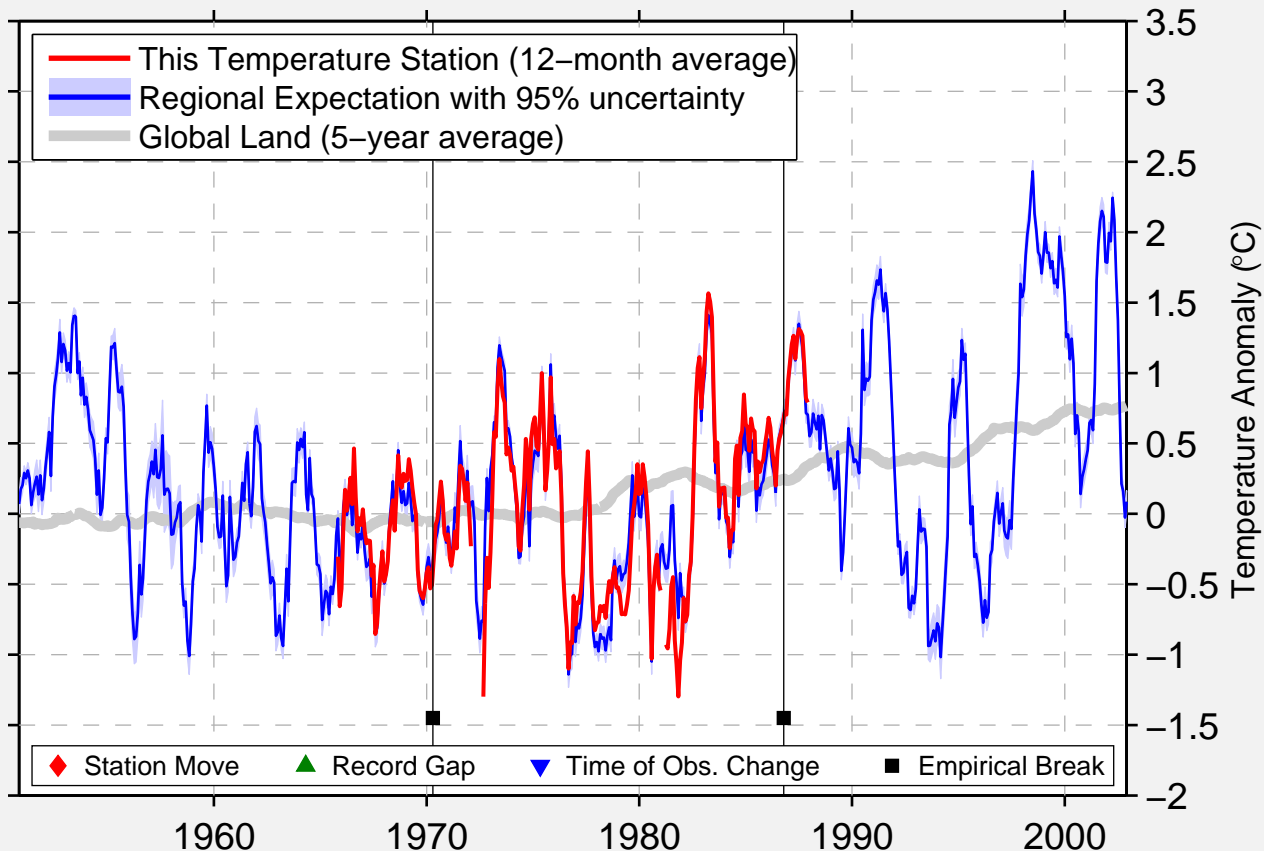

TORONTO MET RES STN

43.800 N, 79.550 W (Canada)

Data Quality Controlled and Aligned at Breakpoints

Berkeley Earth