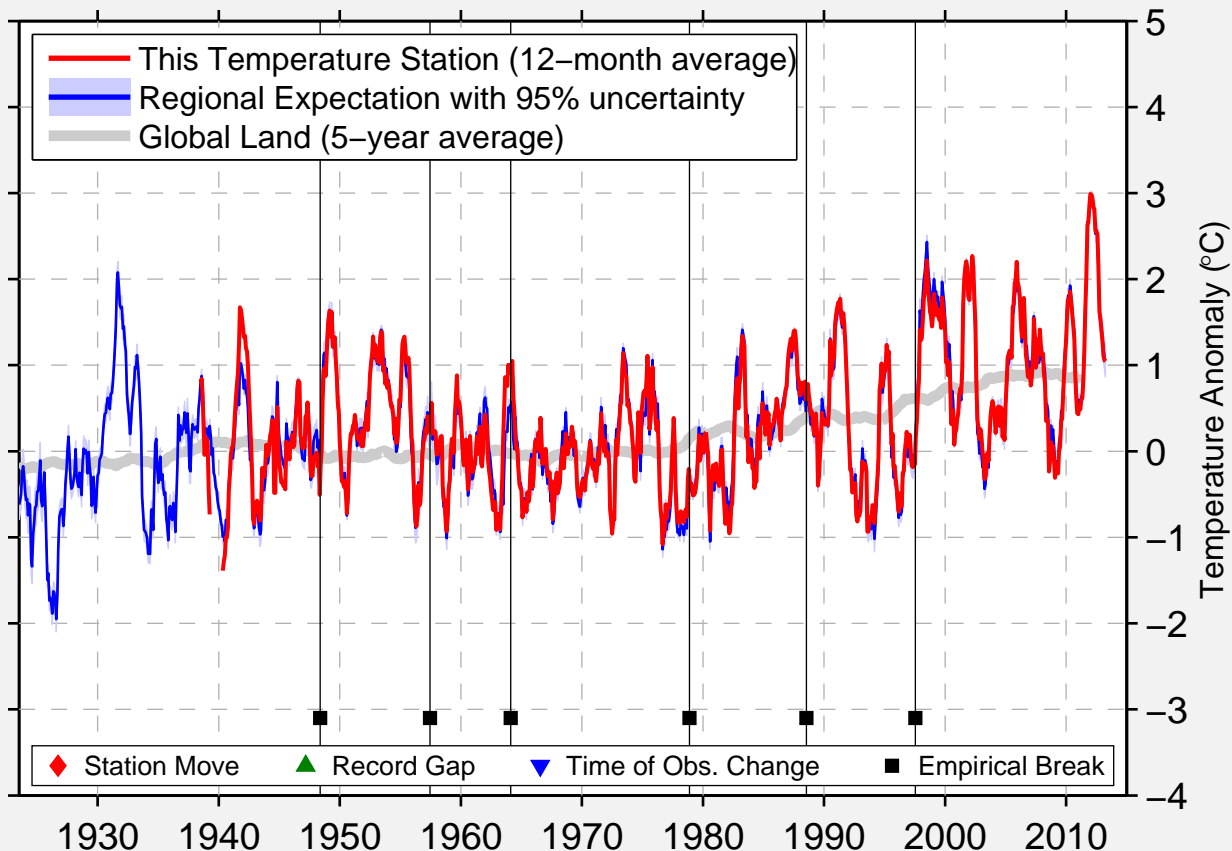

TORONTO LESTER B. PEARSON INT'L A, ONT

43.667 N, 79.615 W (Canada)

Data Quality Controlled and Aligned at Breakpoints

Berkeley Earth