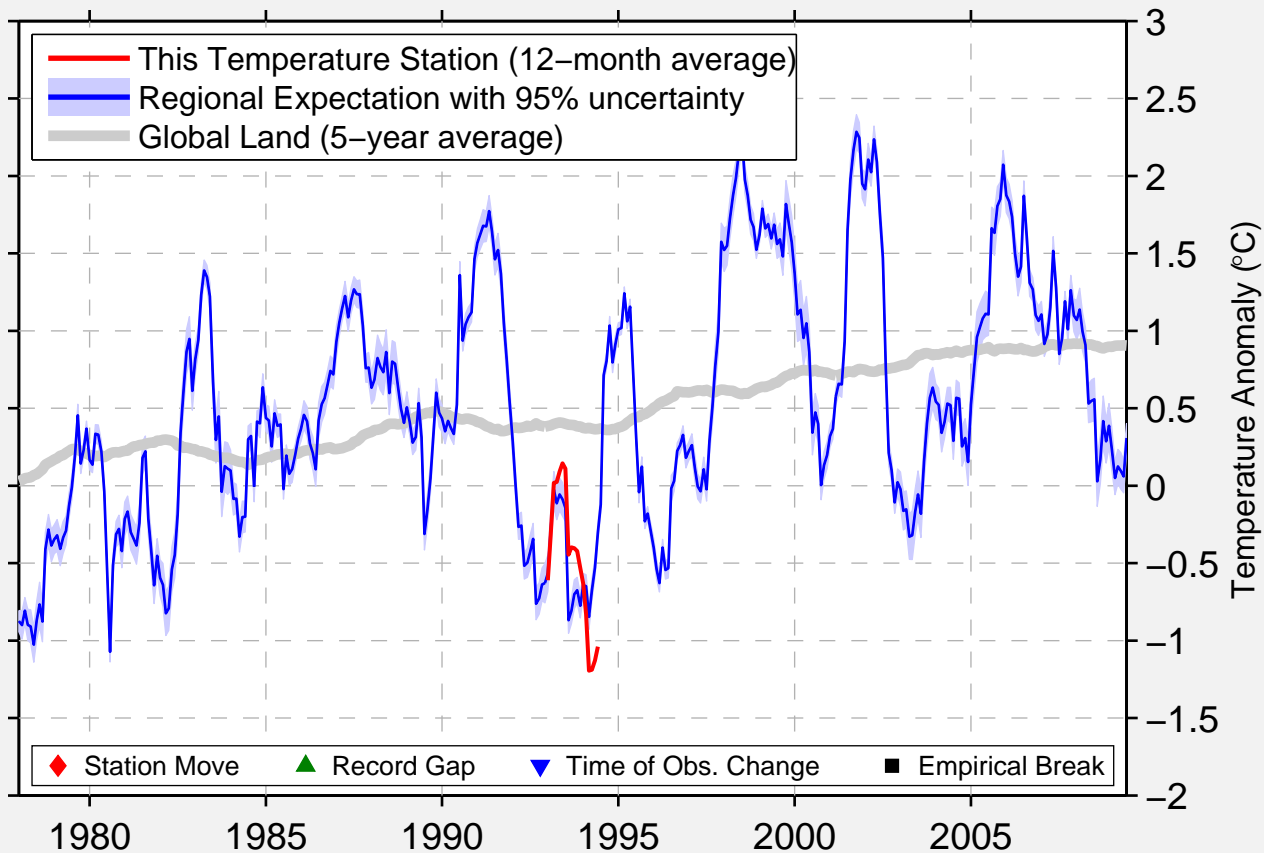

# TORONTO HEADLAND

43.633 N, 79.317 W (Canada)

Data Quality Controlled and Aligned at Breakpoints

Berkeley Earth