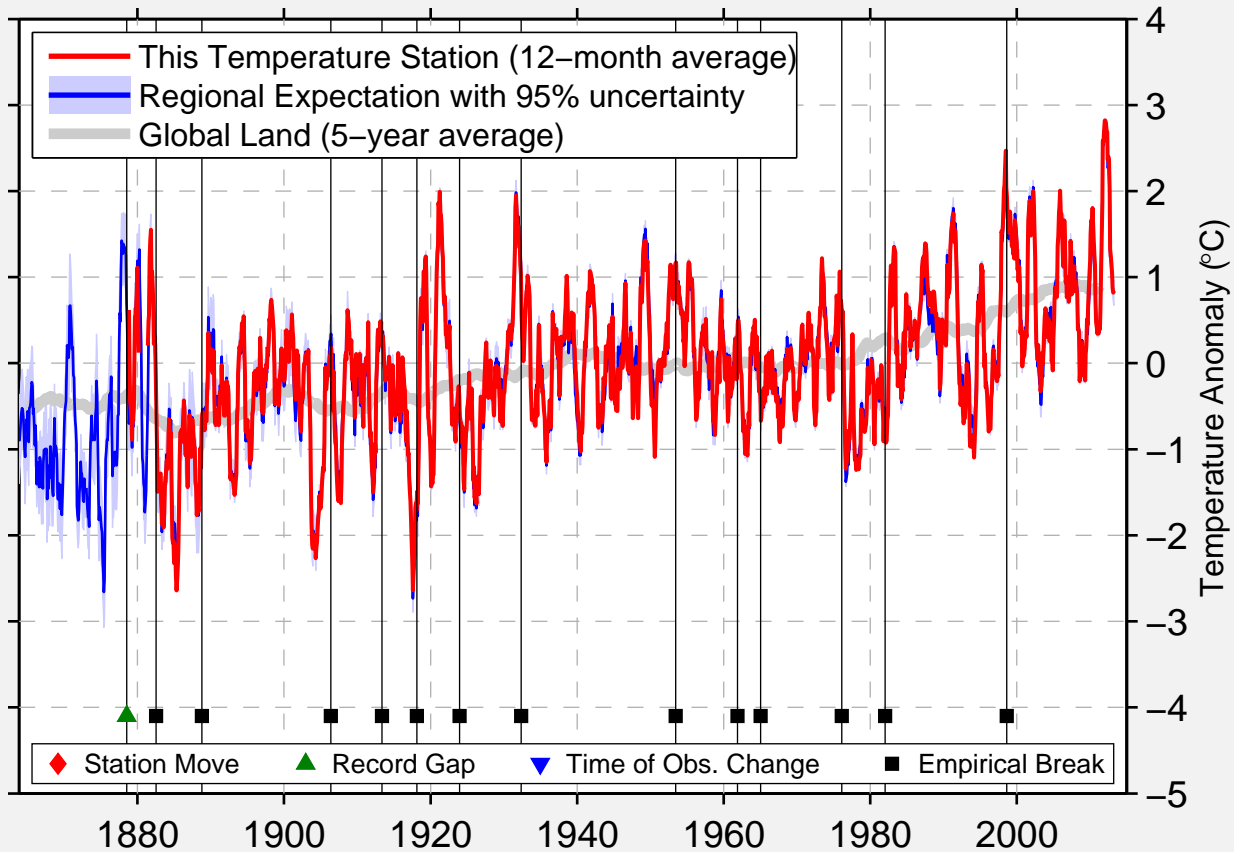

# LONDON AIRPORT

43.004 N, 81.187 W (Canada)

Data Quality Controlled and Aligned at Breakpoints

Berkeley Earth