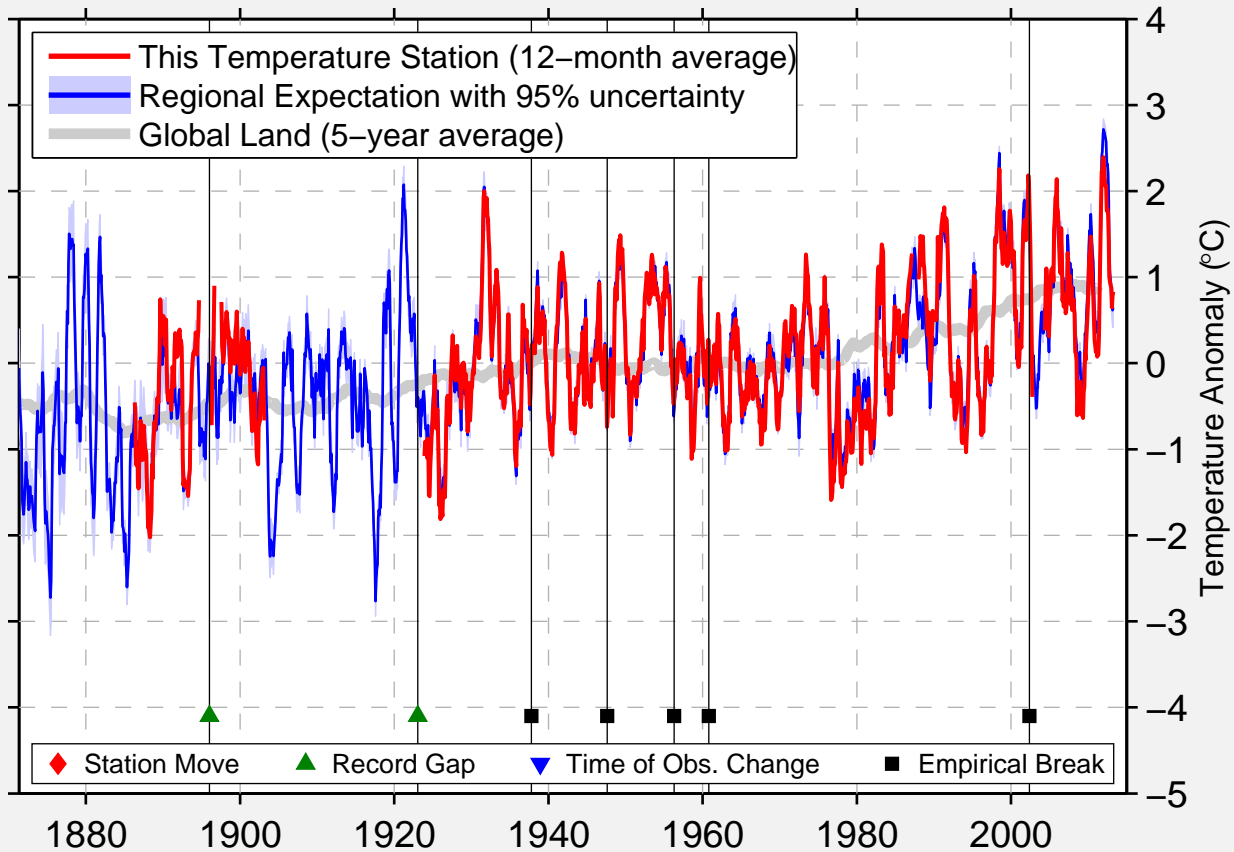

# RIDGETOWN AUTOMATIC CLIMATE ST

42.450 N, 81.883 W (Canada)

Data Quality Controlled and Aligned at Breakpoints

Berkeley Earth