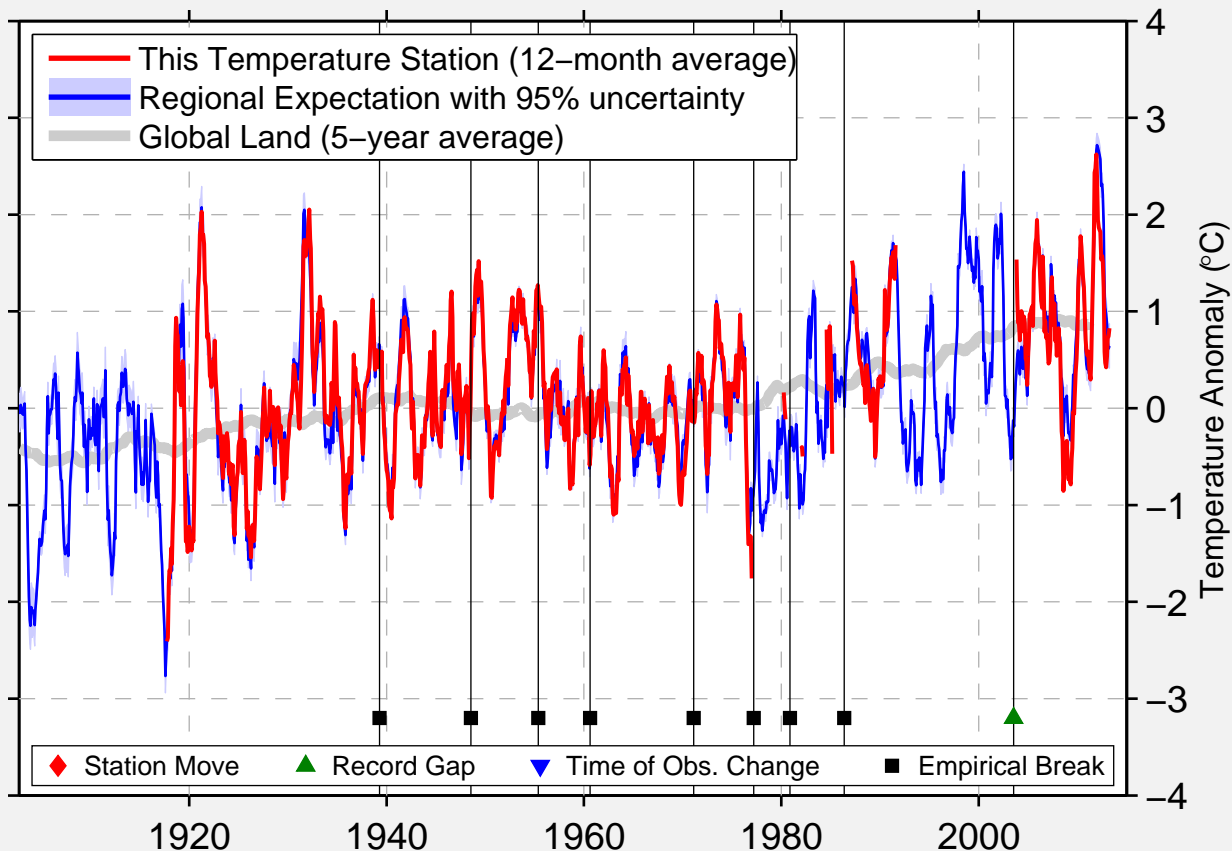

HARROW CDA AUTO, ONT

42.033 N, 82.900 W (Canada)

Data Quality Controlled and Aligned at Breakpoints

Berkeley Earth