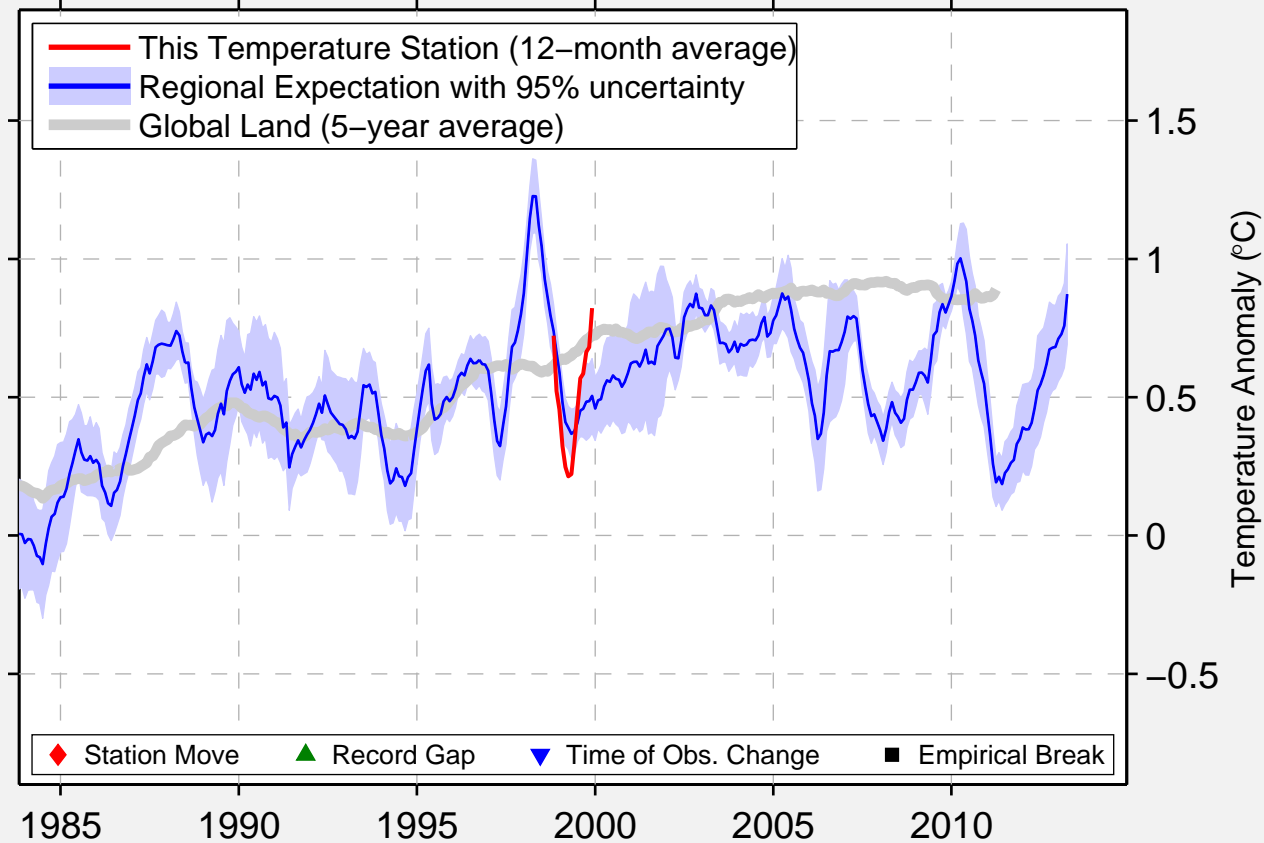

KARANG KATES

8.167 S, 112.450 E (Indonesia)

Data Quality Controlled and Aligned at Breakpoints

Berkeley Earth