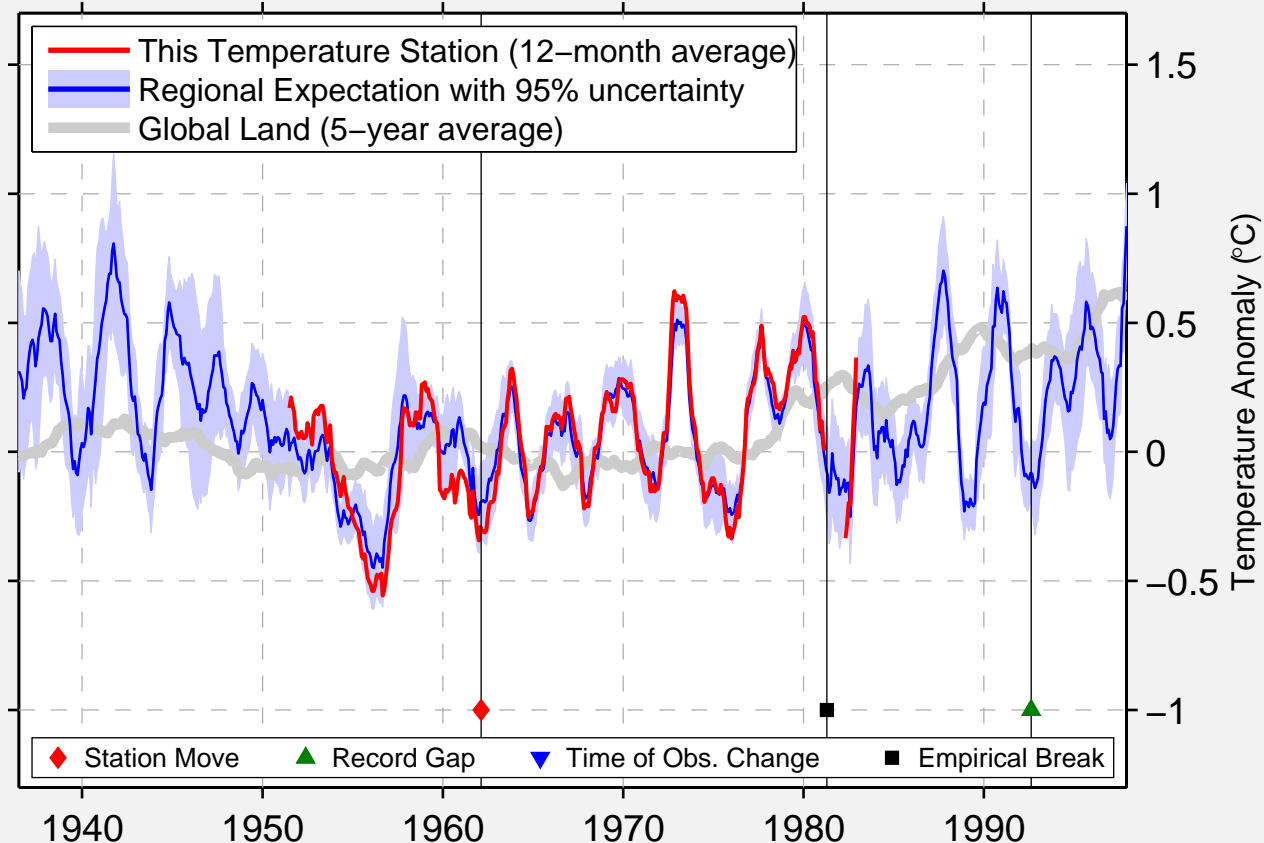

KOUNDJA

5.650 N, 10.752 E (Cameroon)

Data Quality Controlled and Aligned at Breakpoints

Berkeley Earth