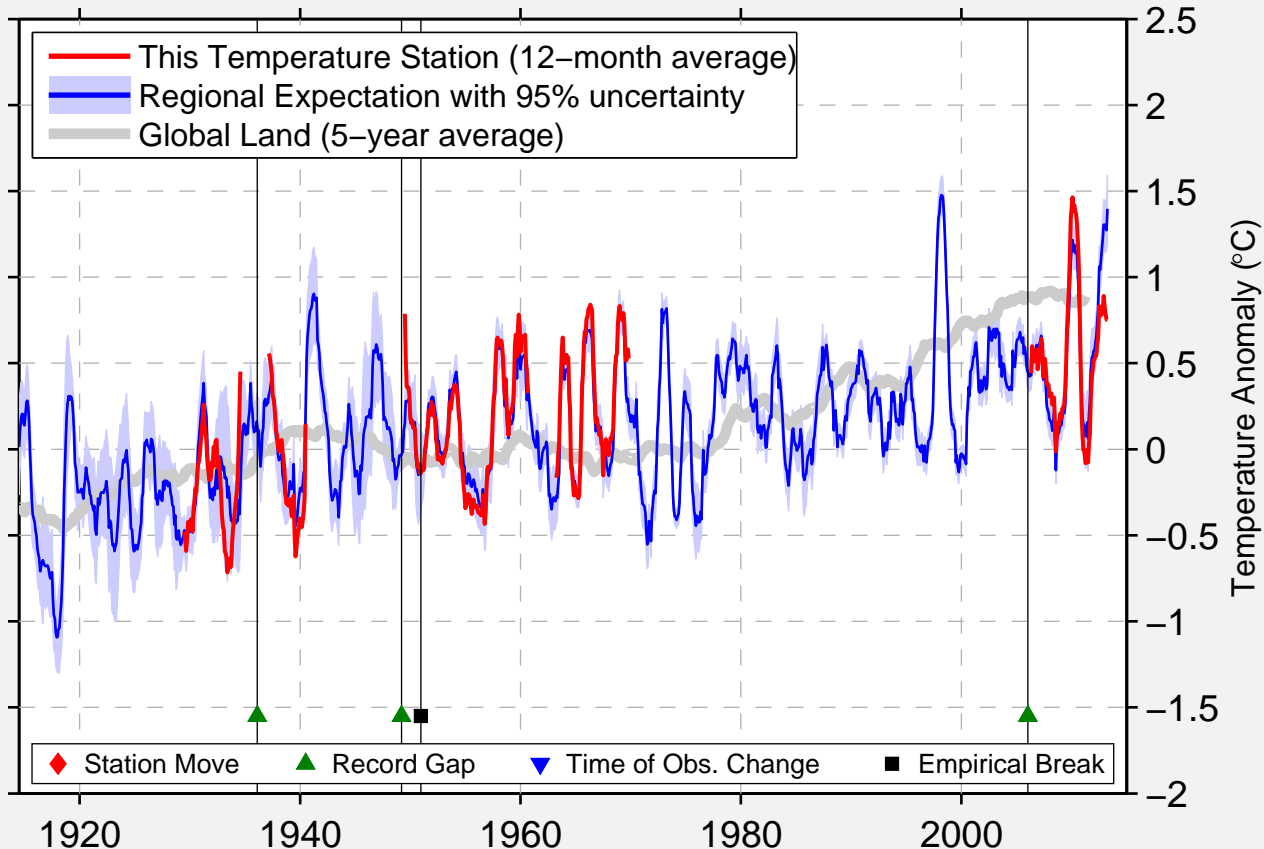

# SIEMREAP

13.367 N, 103.850 E (Cambodia)

Data Quality Controlled and Aligned at Breakpoints

Berkeley Earth