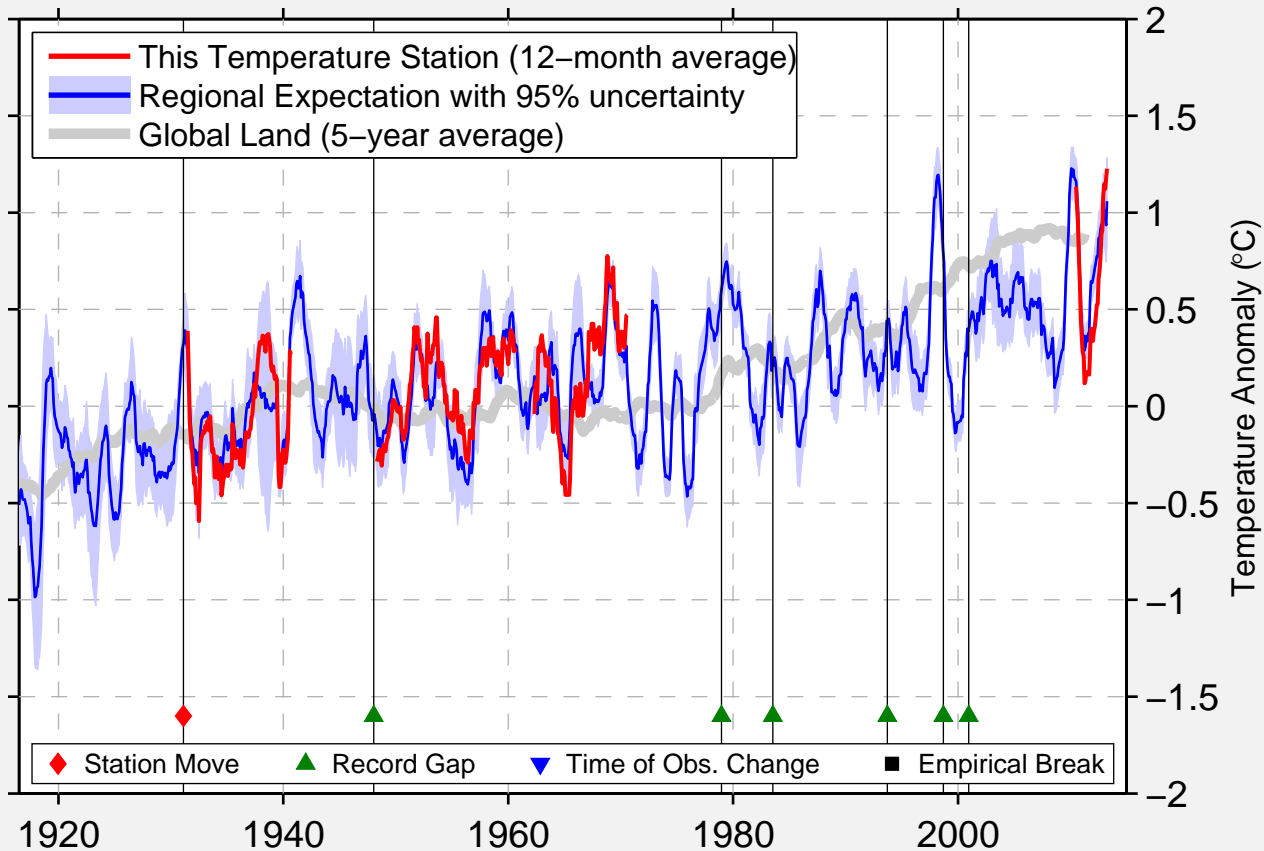

MERGUI

12.450 N, 98.599 E (Burma / Myanmar)

Data Quality Controlled and Aligned at Breakpoints

Berkeley Earth