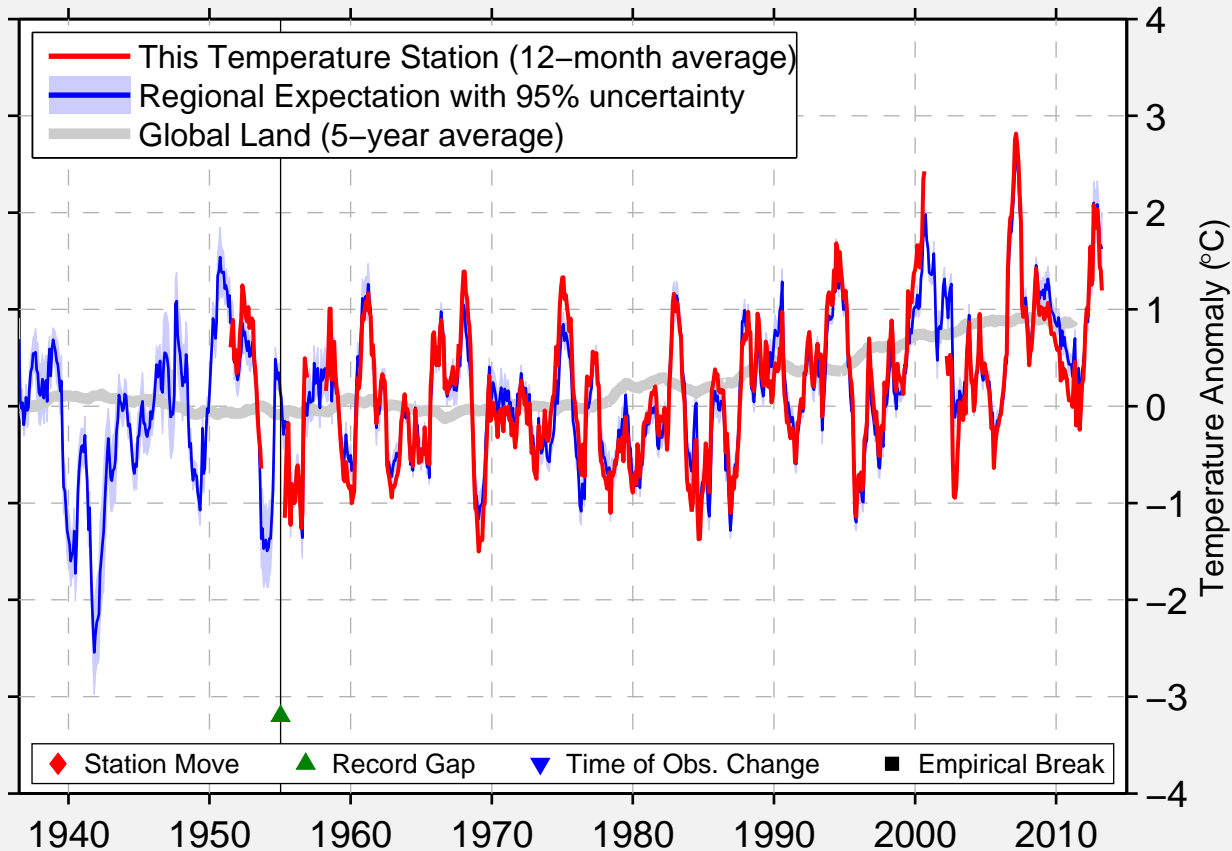

PLEVEN

43.411 N, 24.613 E (Bulgaria)

Data Quality Controlled and Aligned at Breakpoints

Berkeley Earth