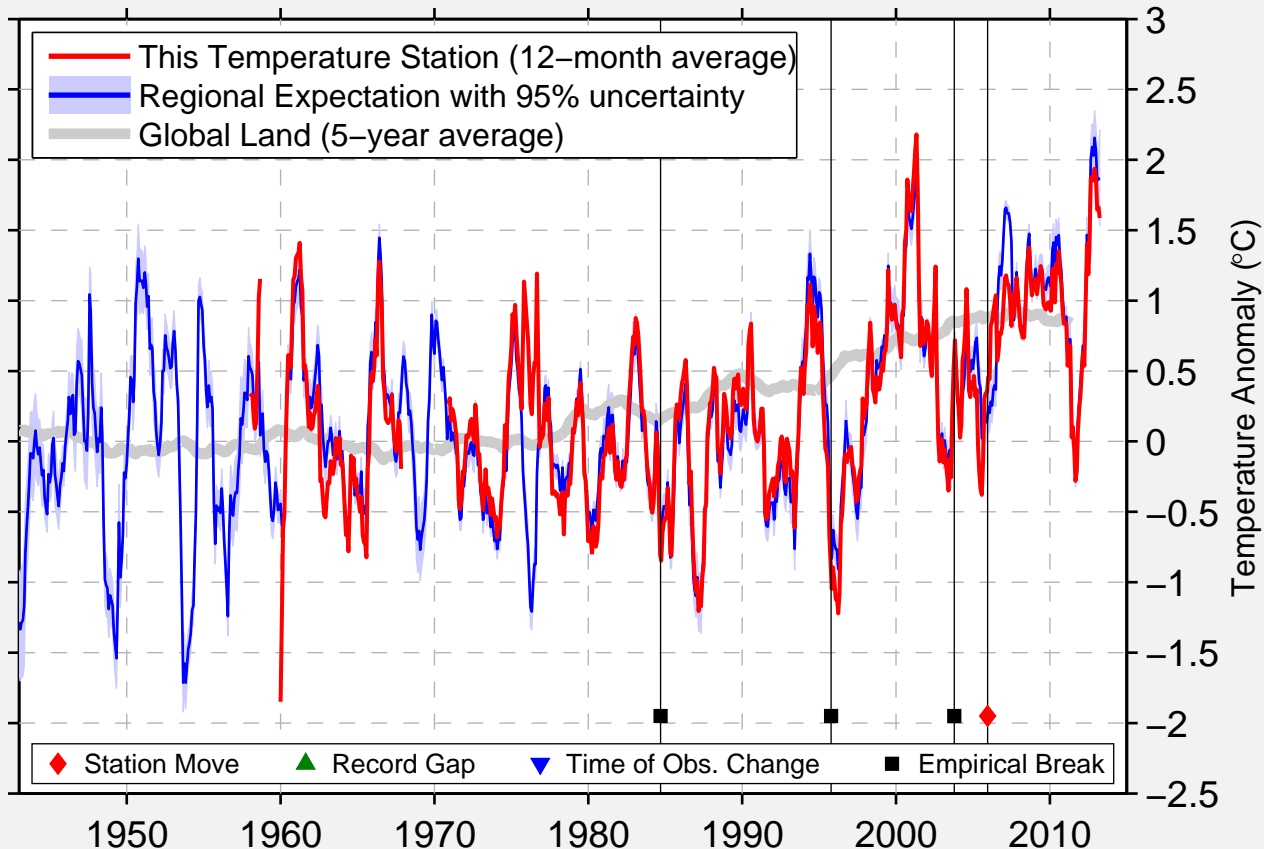

VARNA

43.200 N, 27.940 E (Bulgaria)

Data Quality Controlled and Aligned at Breakpoints

Berkeley Earth