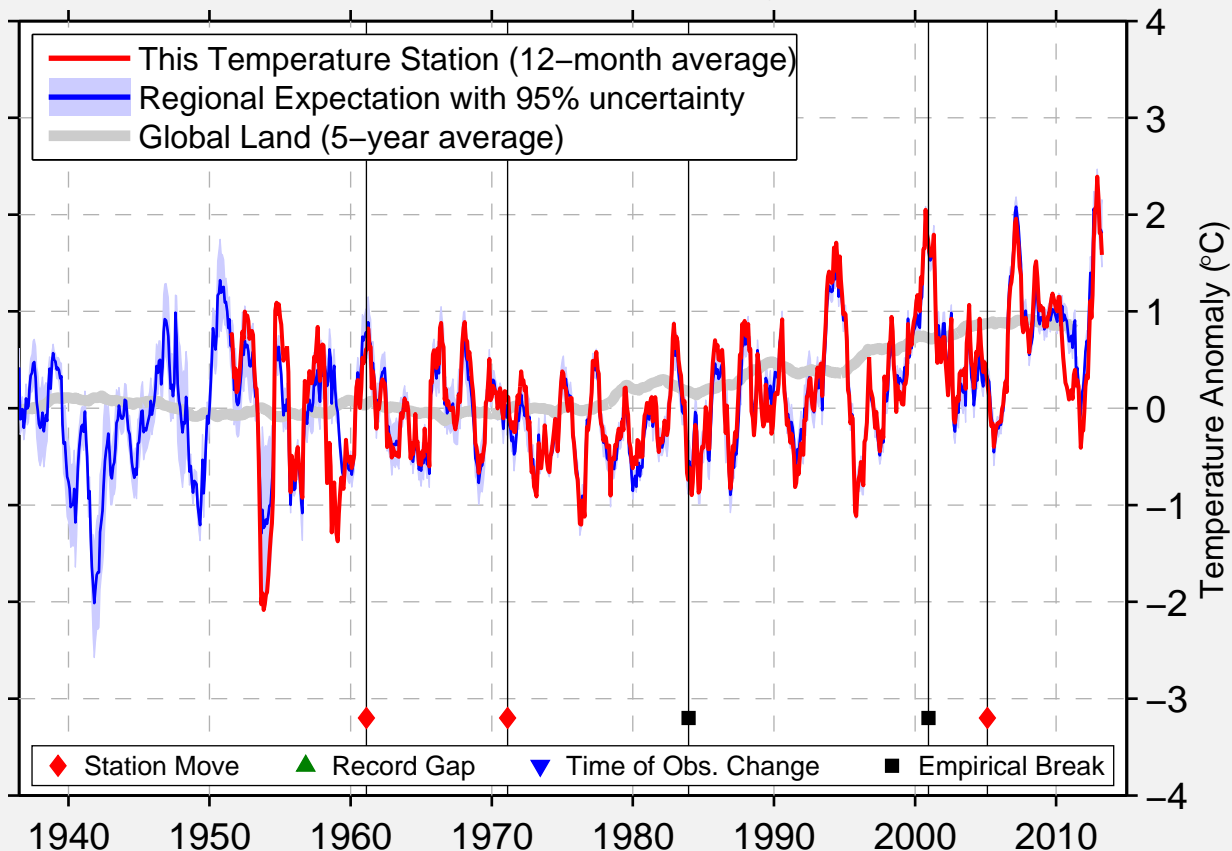

# SOFIA (OBSERV.)

42.750 N, 23.400 E (Bulgaria)

Data Quality Controlled and Aligned at Breakpoints

Berkeley Earth