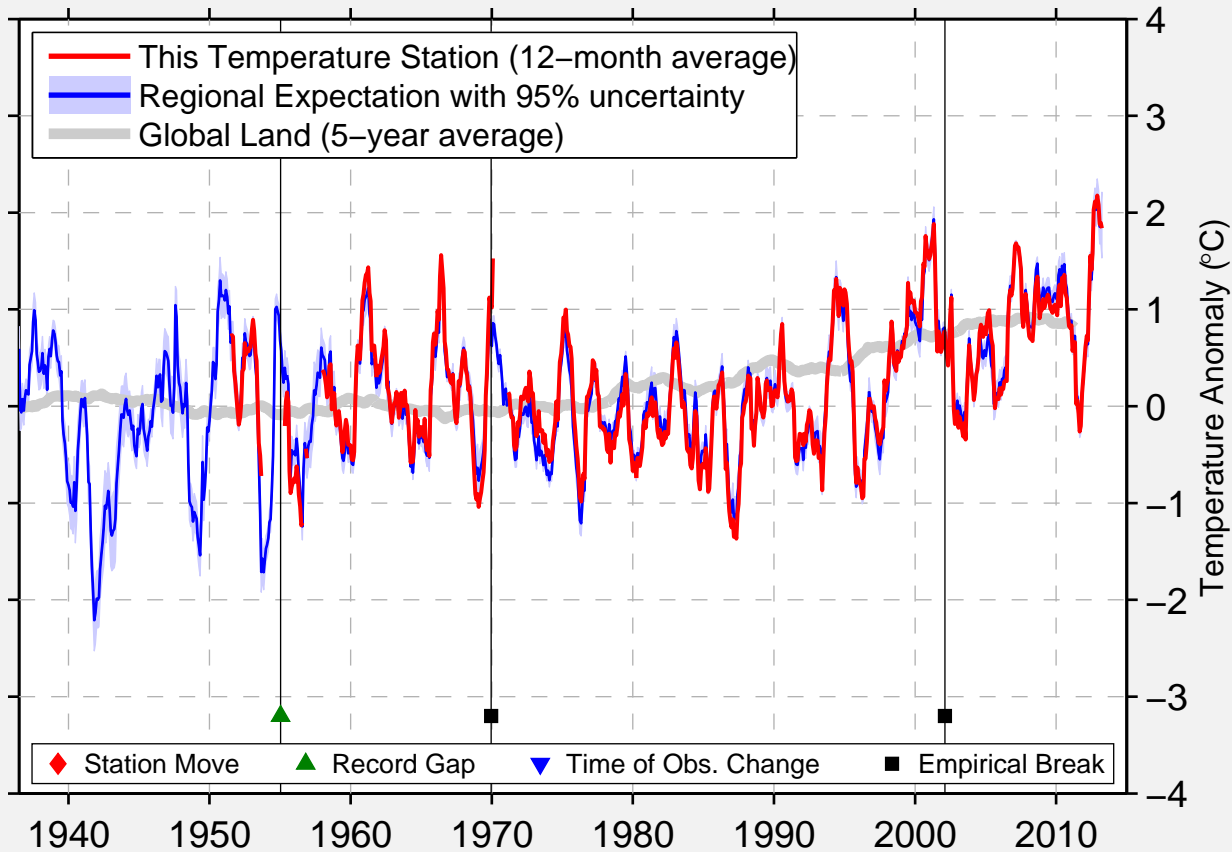

# BOURGAS

42.495 N, 27.484 E (Bulgaria)

Data Quality Controlled and Aligned at Breakpoints

Berkeley Earth