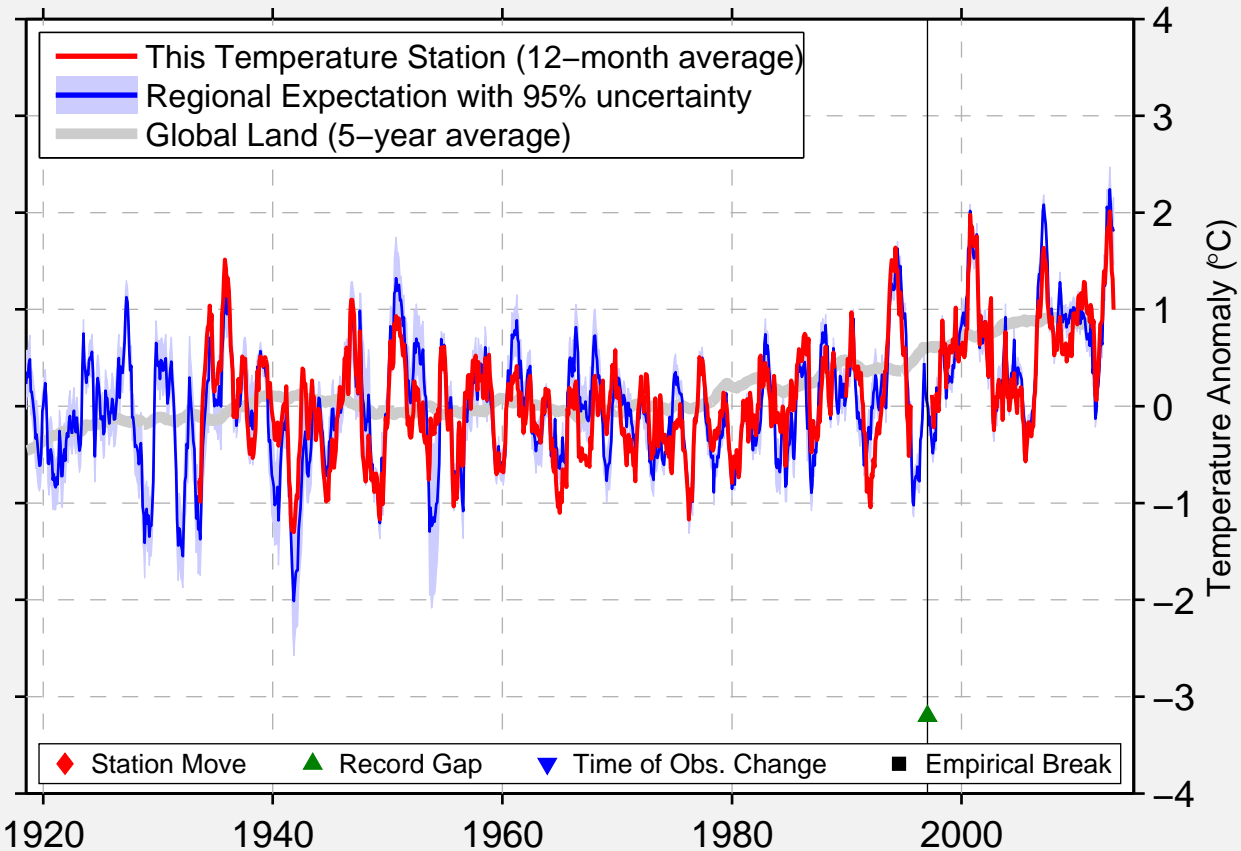

MUSSALA (TOP/SOMMET)

42.183 N, 23.583 E (Bulgaria)

Data Quality Controlled and Aligned at Breakpoints

Berkeley Earth